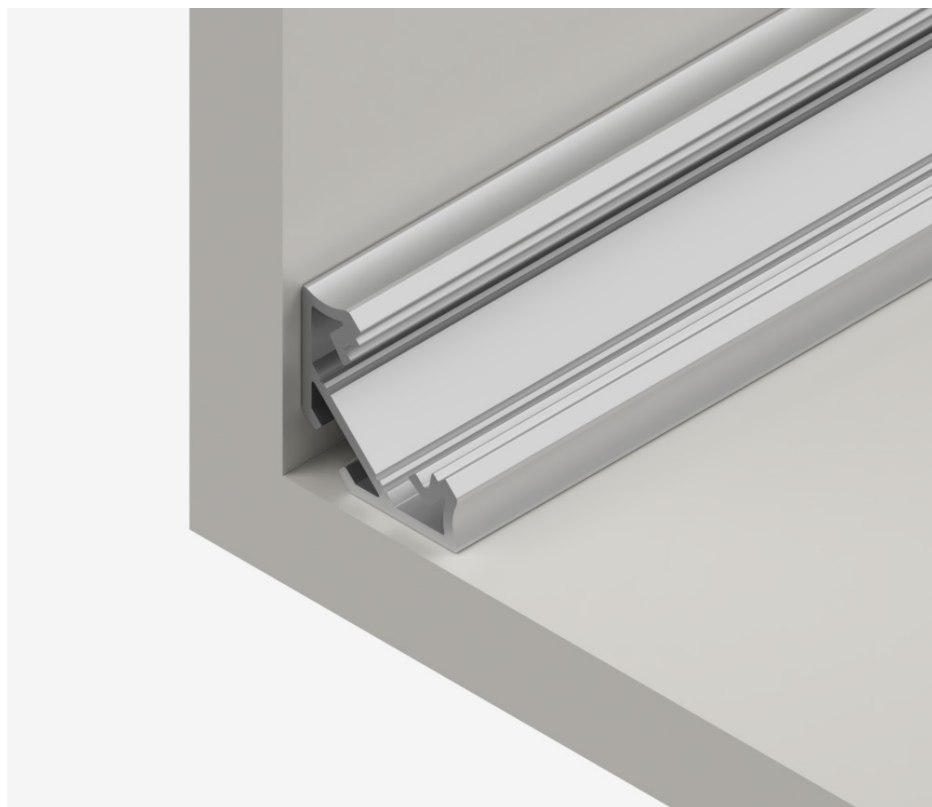

11.3X16.3MM STRAIGHT CORNER LED ALUMINIUM CHANNEL, IP20 (2M, 3M AND CUSTOM LENGTHS)

| SKU: 113113

ULTRA LEDs

 ultraleds.co.uk

 0800 088 3300

 orders@ultraleds.co.uk

FEATURES & BENEFITS

- Corner Channel can be used for many applications but is especially useful for placing on 90° edges around kitchens, bathrooms, showrooms and more.
- These Corner Aluminium Channels are designed to be easily installed into tight corners. They also work as a heat sink, which aids the LEDs lifespan as well as slowing down any brightness degradation over time.
- Suitable for both dry and damp locations.
- Available in bespoke lengths.

TECHNICAL INFORMATION

Profile Specifications

	2M	3M
SKU Code	113113-2M	113113-3M
Length	2000mm	3000mm
External Dims	W 16.3mm x H 11.3mm	W 16.3mm x H 11.3mm
Internal Dims	W 12.5mm x H 6.6mm	W 12.5mm x H 6.6mm
Material	Aluminium	Aluminium
Colour	Silver, Black, White	Silver, Black, White
IP Rating	IP20	IP20
Max Tape Width	12mm	12mm