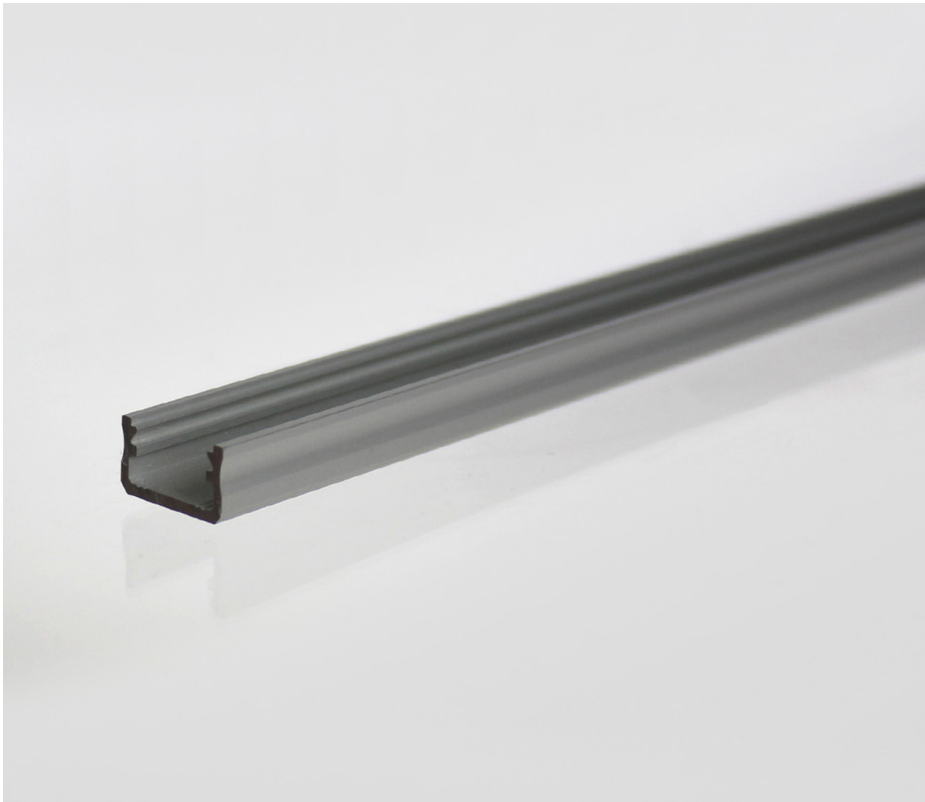

16X9.3MM STANDARD LED ALUMINIUM CHANNEL, IP20 (2M, 3M AND CUSTOM LENGTHS)

| SKU: 1693

ULTRA LEDES

 ultraleds.co.uk

 0800 088 3300

 orders@ultraleds.co.uk

FEATURES & BENEFITS

- Ideal for intricate design solutions, our shallow aluminium channel is suitable for housing tapes of 12mm width and below. The Flat aluminium channels can be recessed furniture pieces for a flush finish.
- These channels can help to create sleek and completely bespoke LED strip lighting installations and each is available with either an opal, semi-clear or clear diffuser
- Suitable for both dry and damp locations.
- Available in bespoke lengths.

TECHNICAL INFORMATION

Profile Specifications

	2M	3M
SKU Code	1693-2M	1693-3M
Length	2000mm	3000mm
External Dims	W 16mm x H 9.3mm	W 16mm x H 9.3mm
Internal Dims	W 13mm x H 3mm	W 13mm x H 3mm
Material	Aluminium	Aluminium
Colour	Silver, Black, White	Silver, Black, White
IP Rating	IP20	IP20
Max Tape Width	12mm	12mm