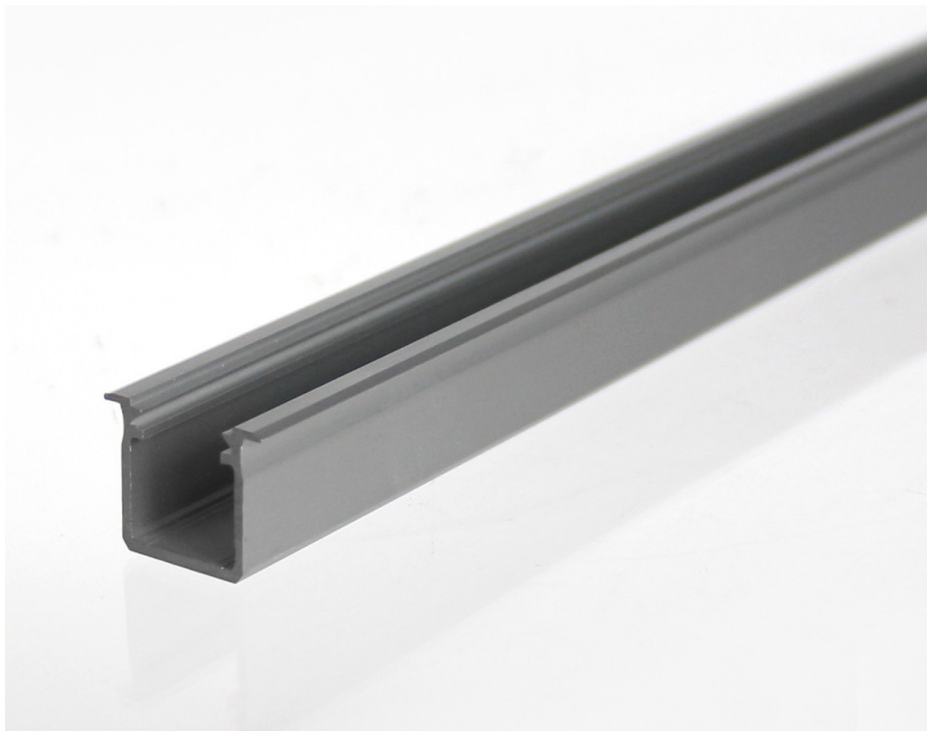

18X22MM EXTRA DEEP TRIM LED ALUMINIUM CHANNEL, IP20 (2M, 3M AND CUSTOM LENGTHS)

| SKU: 1822

ULTRA LEDES

ultraleds.co.uk

0800 088 3300

orders@ultraleds.co.uk

FEATURES & BENEFITS

- Ideal for intricate design solutions, our aluminium channel is suitable for housing tapes of 12mm width and below. The 2.5mm trim channel can be recessed into furniture pieces for a flush finish.
- These channels can help to create sleek and completely bespoke LED strip lighting installations and each is available with either an opal, semi-clear or clear diffuser
- Suitable for both dry and damp locations.
- Available in bespoke lengths.

TECHNICAL INFORMATION

Profile Specifications

	2M	3M
SKU Code	1822-2M	1822-3M
Length	2000mm	3000mm
External Dims	W 18mm x H 17mm	W 18mm x H 17mm
Internal Dims	W 14mm x H 12mm	W 14mm x H 12mm
Material	Aluminium	Aluminium
Colour	Silver, Black, White	Silver, Black, White
IP Rating	IP20	IP20
Max Tape Width	12mm	12mm