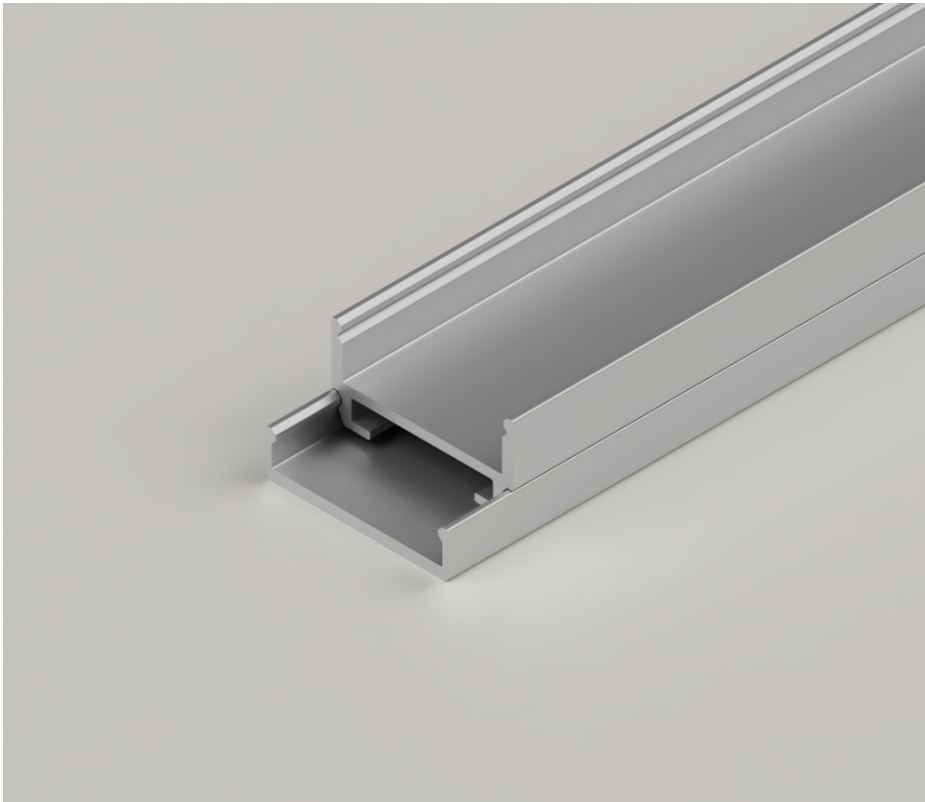

WIDE ANGLE SLIDE-IN LED ALUMINIUM CHANNEL, IP20 (2M, 3M AND CUSTOM LENGTHS)

| SKU: 2019

ULTRA LEDs

 ultraleds.co.uk

 0800 088 3300

 orders@ultraleds.co.uk

FEATURES & BENEFITS

- Benefitting from a larger diffuser, this profile can allow for wide-angle light dispersion when coupled with a suitable LED tape. Thanks to a clever baseplate, the profile slides in and leaves a convenient space below for cable management and any mounting screws to be drilled through.

- These channels can help to create sleek and completely bespoke LED strip lighting installations and each is available with either an opal, semi-clear or clear diffuser

- Suitable for both dry and damp locations.

- Available in bespoke lengths.

IP20

SILVER

15mm
Tape Width

TECHNICAL INFORMATION

Profile Specifications

	2M	3M
SKU Code	2019-2M	2019-3M
Length	2000mm	3000mm
External Dims	W 19.5mm x H 20mm	W 19.5mm x H 20mm
Internal Dims	W 17mm x H 13mm	W 17mm x H 13mm
Material	Aluminium	Aluminium
Colour	Silver	Silver
IP Rating	IP20	IP20
Max Tape Width	15mm	15mm