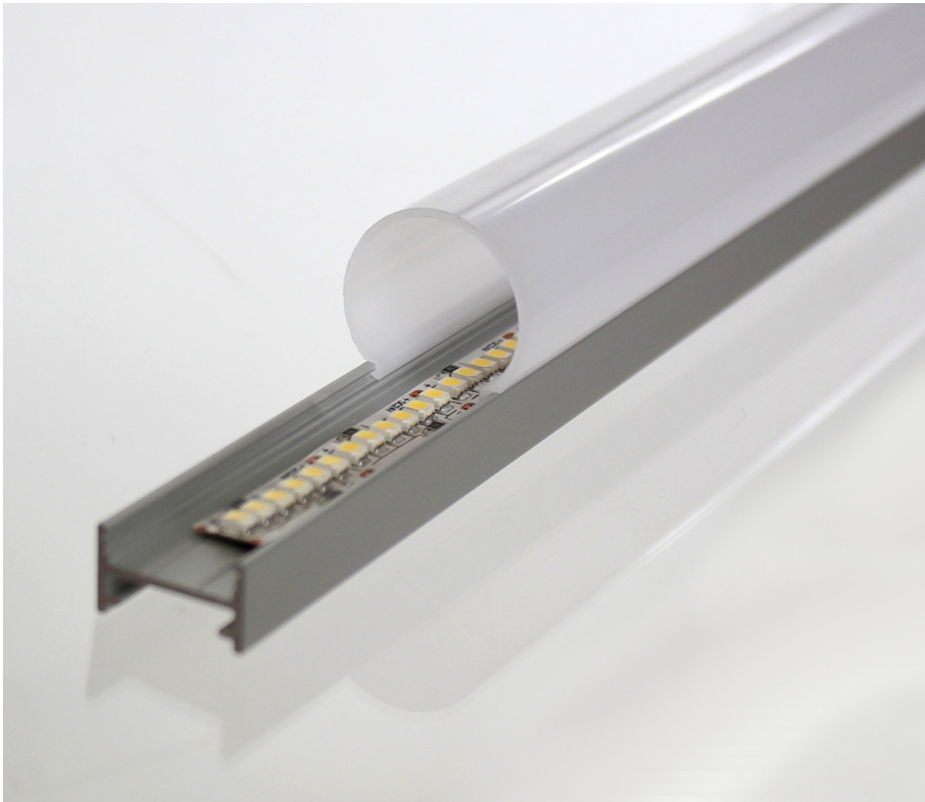

# 20X33MM WIDE-ANGLE CIRCULAR LED ALUMINIUM CHANNEL, IP20 (2M, 3M AND CUSTOM LENGTHS)

| SKU: 2033

ULTRA LEDs

 [ultraleds.co.uk](http://ultraleds.co.uk)

 0800 088 3300

 [orders@ultraleds.co.uk](mailto:orders@ultraleds.co.uk)

## FEATURES & BENEFITS

- This unique extrusion features a flat surface-mounted aluminium section to pair with a large circular diffuser, offering a wide dispersion of light from an LED strip. This channel is ideal for bespoke installations where its unique visuals can be utilised for a broader spread of light.
- Each channel is available with a diffuser which is designed to diffuse the light from each LED in a uniform pattern and also prevents any glare or secondary refraction from occurring.
- Suitable for both dry and damp locations.
- Available in bespoke lengths.

IP20

SILVER

Anti-Corrosion

UV Resistant

15mm

Tape Width

### Profile Specifications

	2M	3M
SKU Code	2033-2M	2033-3M
Length	2000mm	3000mm
External Dims	W 19.5mm x H 32.6mm	W 19.5mm x H 32.6mm
Internal Dims	W 16.2mm x H 3.5mm	W 16.2mm x H 3.5mm
Material	Aluminium	Aluminium
Colour	Silver	Silver
IP Rating	IP20	IP20
Max Tape Width	15mm	15mm