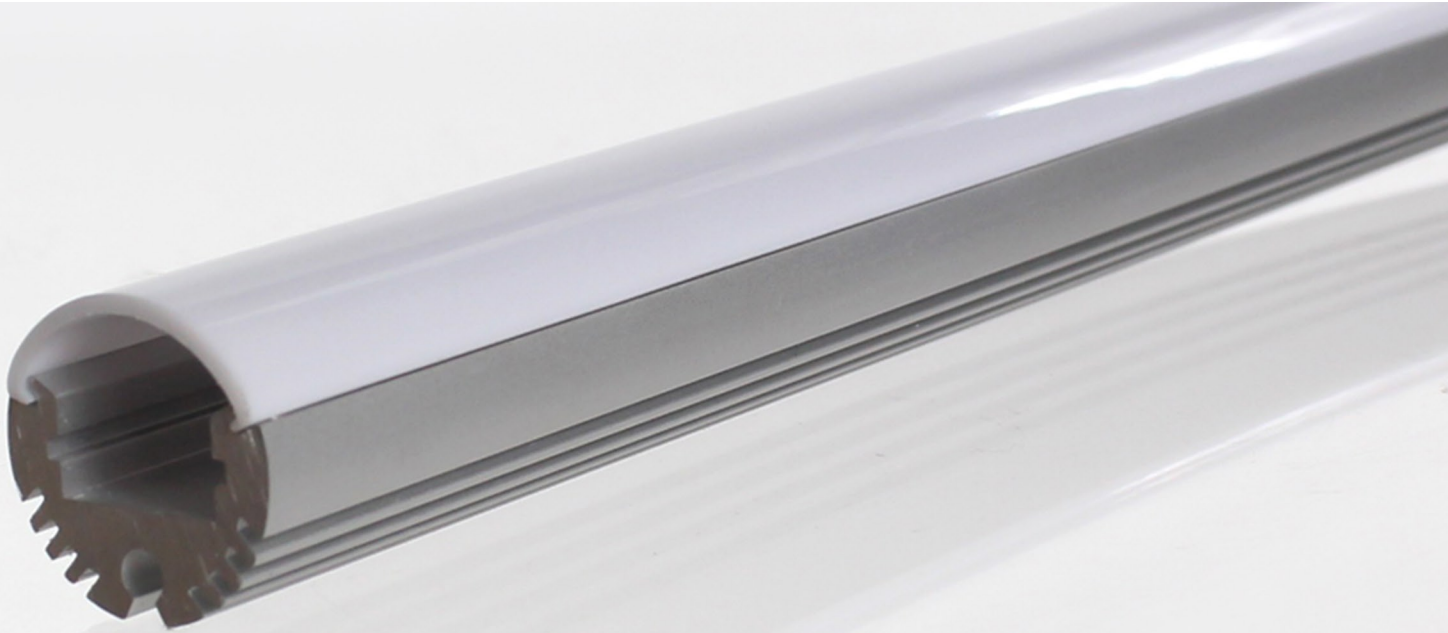

LENGTHS AVAILABLE

Available off the shelf in 2 metre or 3 metre lengths or cut to bespoke sizes..

DIFFUSER

All of our profiles have a matching diffuser Available, simply choose the type you need.

ACCESSORIES

A selection of Diffusers and Encaps are available for this channel.

Technical Information

Lengths Available: 2 Metre / 3 Metre

Diffusers: Frosted, Semi Clear, Transparent

Diffuser Type: Clip in, Shatterproof, UV Resistant

External Dimensions WxH: 20.6mm x 20.6mm

Internal Dimensions WxH: 14.2mm x 12mm

Material: Aviation 6063-T5 Double Anodised

Color Options: Silver, (Black MOQ 500m)

Max Tape Width: 12mm

Beam Angle: 140°

Available Accessories