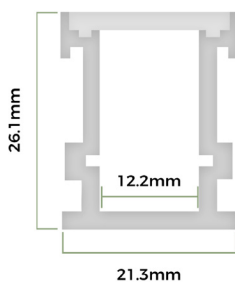

26X21MM EXTRA DEEP WALKOVER WATER RESISTANT ALUMINIUM CHANNEL, (2M, 3M AND CUSTOM LENGTHS)

| SKU: 2621

IP65 **SILVER**  **Anti-Corrosion**  **UV Resistant** **12mm** **Tape Width**

TECHNICAL INFORMATION

Profile Specifications

	2M	3M
SKU Code	2621-2M	2621-3M
Length	2000mm	3000mm
External Dims	W 21.3mm x H 26mm	W 21.3mm x H 26mm
Internal Dims	W 12.2mm	W 12.2mm
Material	Aluminium	Aluminium
Aluminium Grade	6063-T5	6063-T5
Rating	IK10	IK10
Operating Temp	-30°C to +100°C	-30°C to +100°C
Colour	Silver	Silver
IP Rating	IP20	IP20
Max Tape Width	12mm	12mm