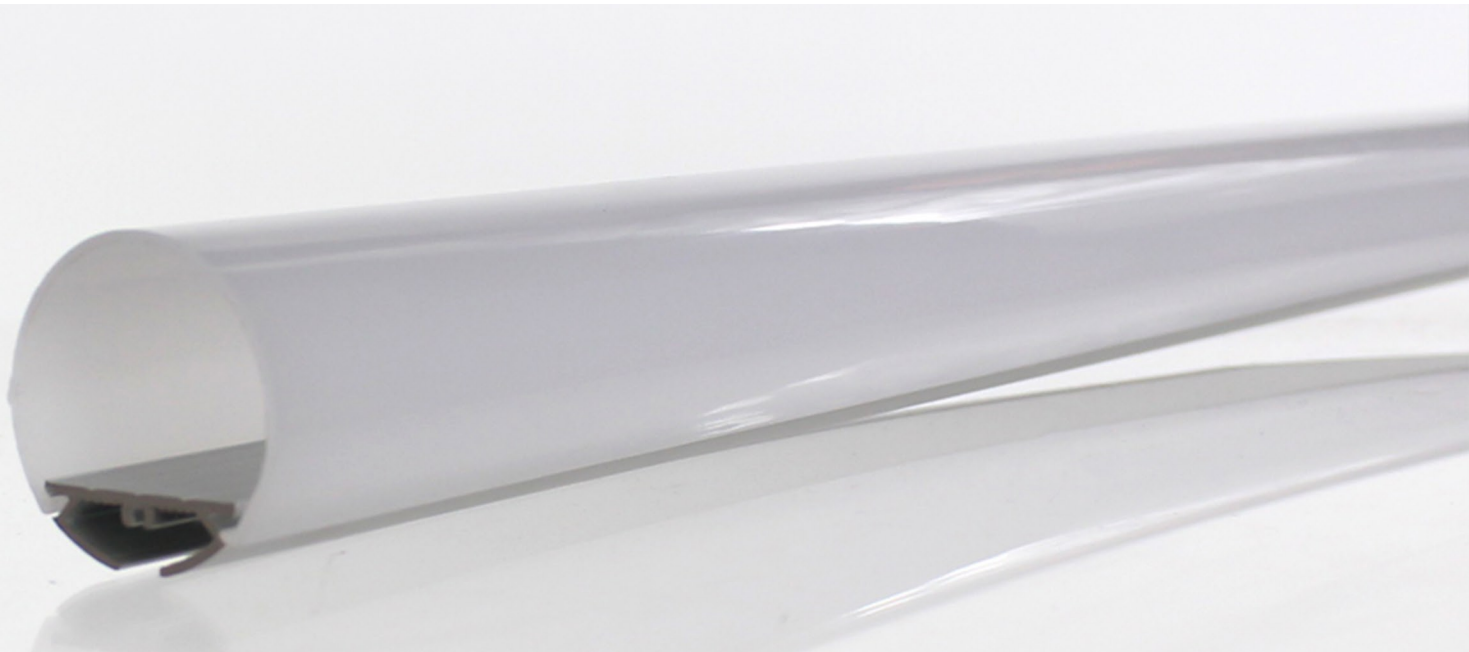

LARGE CIRCULAR SUSPENDED PROFILE

3030 CIRC

IP20

LENGTHS AVAILABLE

Available off the shelf in 2 metre or 3 metre lengths or cut to bespoke sizes.

DIFFUSER

All of our profiles have a matching diffuser Available, simply choose the type you need.

ACCESSORIES

A selection of Diffusers, Encaps and Mounting Brackets are available for this channel.

Technical Information

Lengths Available: 2 Metre / 3 Metre

Diffusers: Frosted, Semi Clear, Transparent

Diffuser Type: Clip in, Shatterproof, UV Resistant

External Dimensions WxH: 30mm x 30mm

Internal Dimensions WxH: 20.2mm x 19mm

Material: Aviation 6063-T5 Double Anodised

Color Options: Silver, (Black MOQ 500m)

Max Tape Width: 20mm

Available Accessories

End Caps