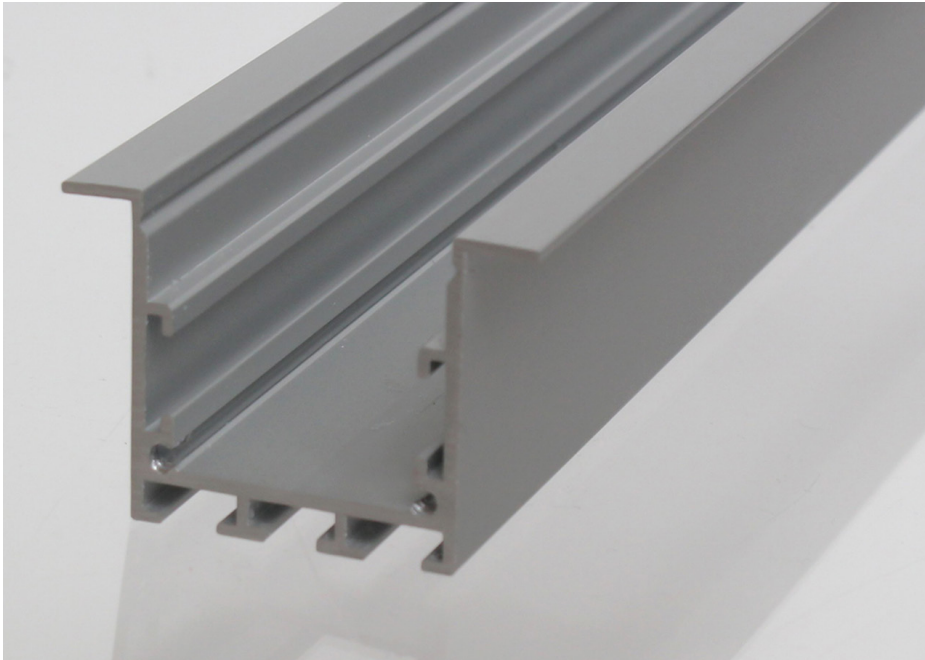

# 35X35MM RECESSED CONNECTABLE LED ALUMINIUM CHANNEL, IP20 (2M, 3M AND CUSTOM LENGTHS)

| SKU: 3535R5

ULTRA LEDs

 [ultraleds.co.uk](https://ultraleds.co.uk)

 0800 088 3300

 [orders@ultraleds.co.uk](mailto:orders@ultraleds.co.uk)

IP20

SILVER

24mm  
Tape Width

### Profile Specifications

	2M	3M
SKU Code	3535R5-2M	3535R5-3M
Length	2000mm	3000mm
External Dims	W 50mm x H 35mm	W 50mm x H 35mm
Internal Dims	W 24mm x H 26mm	W 24mm x H 26mm
Material	Aluminium	Aluminium
Aluminium Grade	6063-T5	6063-T5
UL94 Rating	UL94V2	UL94V2
Operating Temp	-30°C to +100°C	-30°C to +100°C
Colour	Silver	Silver
IP Rating	IP20	IP20
Max Tape Width	24mm	24mm

## FEATURES & BENEFITS

- This versatile channel is big enough to house 2 lengths of LED strip tape and provides enough heat dissipation for even the brightest tapes we supply. This channel is the ideal choice to create modern home and office lighting by suspending it using our suspension cable kit.
- These channels can help to create sleek and completely bespoke LED strip lighting installations and each is available with either an opal, semi-clear or clear diffuser
- Suitable for both dry and damp locations.
- Available in bespoke lengths.