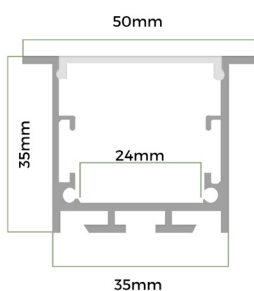

IP20

SILVER

24mm  
Tape Width

### Profile Specifications

	2M	3M
SKU Code	3535R5-2M	3535R5-3M
Length	2000mm	3000mm
External Dims	W 50mm x H 35mm	W 50mm x H 35mm
Internal Dims	W 24mm x H 26mm	W 24mm x H 26mm
Material	Aluminium	Aluminium
Aluminium Grade	6063-T5	6063-T5
UL94 Rating	UL94V2	UL94V2
Operating Temp	-30°C to +100°C	-30°C to +100°C
Colour	Silver	Silver
IP Rating	IP20	IP20
Max Tape Width	24mm	24mm