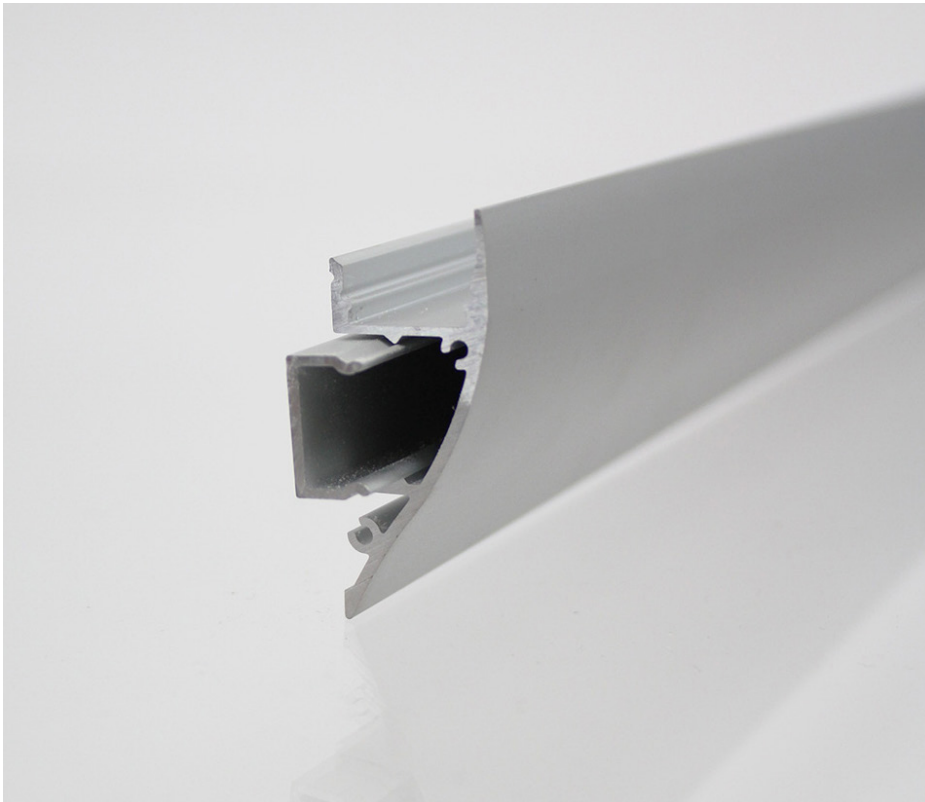

17.7X43.5MM WALL MOUNTED COVING ALUMINIUM CHANNEL, IP20 (2M, 3M AND CUSTOM LENGTHS)

| SKU: BUNDLE4317

ULTRA LEDs

 ultraleds.co.uk

 0800 088 3300

 orders@ultraleds.co.uk

FEATURES & BENEFITS

- Ideal for a wall mounted coving effect, our 4317 aluminium channel is suitable for housing tapes of 12mm width and below. Perfect for creating an architectural coving finish.
- These channels can help to create sleek and completely bespoke LED strip lighting installations and each is available with either an opal, semi-clear or clear diffuser
- Endcaps and a choice of transparent, semi clear and opal diffusers sold seperately.
- Available in bespoke lengths.

IP20

SILVER

Anti-Corrosion

UV Resistant

12mm

Tape Width

TECHNICAL INFORMATION

Profile Specifications

	2M	3M
SKU Code	BUNDLE4317-2M	BUNDLE4317-3M
Length	2000mm	3000mm
External Dims	W 17.7mm x H 43.5mm	W 17.7mm x H 43.5mm
Internal Dims	W 12.46mm x H 5.35mm	W 12.46mm x H 5.35mm
Material	Aluminium	Aluminium
Colour	Silver	Silver
IP Rating	IP20	IP20
Max Tape Width	12mm	12mm