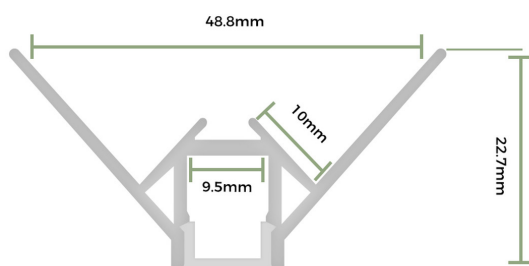

PLASTER-IN RECESSED OUTER CORNER LED ALUMINIUM CHANNEL, IP20 (2M, 3M AND CUSTOM LENGTHS)

| SKU: 4822

IP20

SILVER

Anti-Corrosion

UV Resistant

8mm

Tape Width

TECHNICAL INFORMATION

Profile Specifications

	2M	3M
SKU Code	4822-2M	4822-3M
Length	2000mm	3000mm
External Dims	W 48.8mm x H 22.7mm	W 48.8mm x H 22.7mm
Internal Dims	W 9.5mm x H 10mm	W 9.5mm x H 10mm
Material	Aluminium	Aluminium
Colour	Silver	Silver
IP Rating	IP20	IP20
Max Tape Width	8mm	8mm

ULTRA LEDS

ultraleds.co.uk

0800 088 3300

orders@ultraleds.co.uk

FEATURES & BENEFITS

- Our modern Plaster in extrusions - trimless profiles for recessing into plastered walls and ceilings for an incredible seamless diffused light output.
- This innovative product is designed to plaster in to plaster board for an beautiful seamless lighting effect. Available in 2 and 3m lengths or custom metered lengths.
- Simply screw the profile into 10mm drywall and plaster over then add the diffuser.
- Available in bespoke lengths.
- Perfect for indoor and outdoor use.