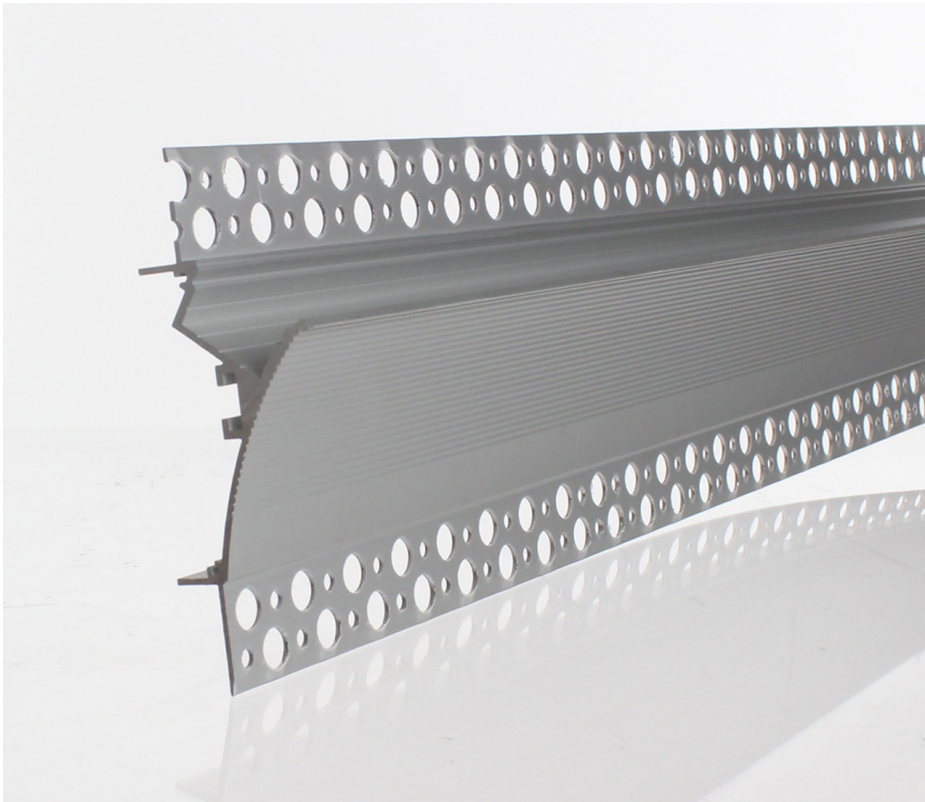

# COVING PLASTER-IN LED ALUMINIUM CHANNEL, IP20 (2M, 3M AND CUSTOM LENGTHS)

| SKU: 9635

ULTRA LEDs

 [ultraleds.co.uk](http://ultraleds.co.uk)

 0800 088 3300

 [orders@ultraleds.co.uk](mailto:orders@ultraleds.co.uk)

## FEATURES & BENEFITS

- Our modern Plaster in extrusions - trimless profiles for recessing into plastered walls and ceilings for an incredible seamless diffused light output.
- This innovative product is designed to plaster in to coving for an beautiful seamless lighting effect. Available in 2 and 3m lengths or custom metered lengths.
- Simply screw the profile into 10mm drywall and plaster over then add the diffuser.
- Available in bespoke lengths.
- Perfect for indoor and outdoor use.

IP20

SILVER

18mm

Tape Width

### Profile Specifications

	2M	3M
SKU Code	9635-2M	9635-3M
Length	2000mm	3000mm
External Dims	W 35mm x H 95.7mm	W 35mm x H 95.7mm
Internal Dims	W 18.7mm x H 11mm	W 18.7mm x H 11mm
Material	Aluminium	Aluminium
Colour	Silver	Silver
IP Rating	IP20	IP20
Max Tape Width	18mm	18mm