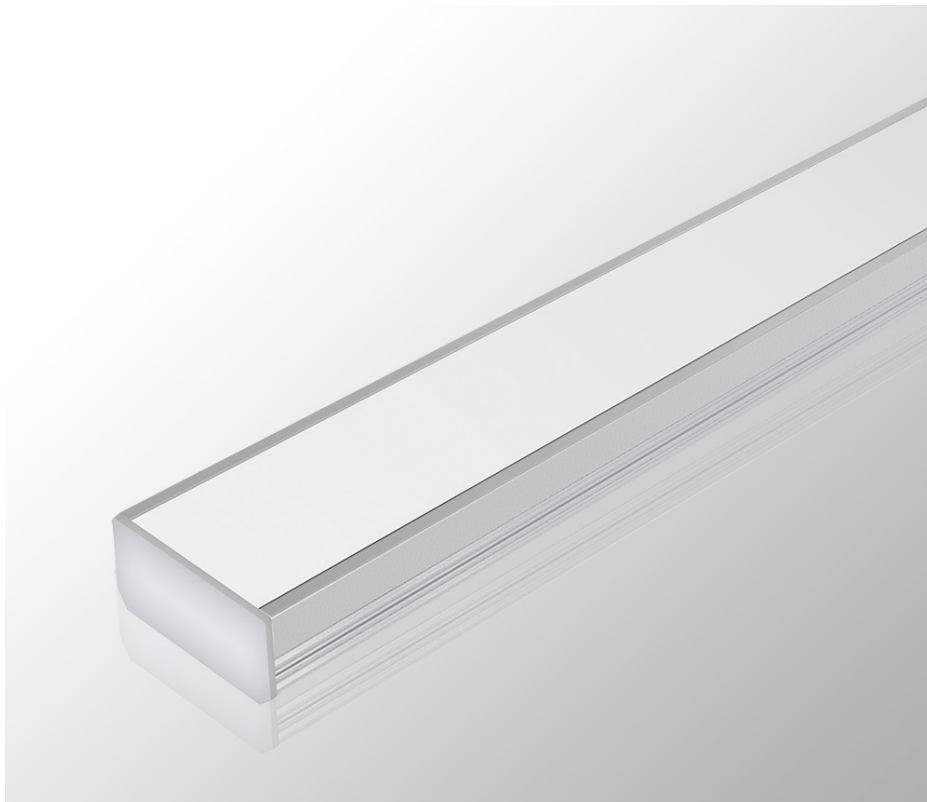

RECESSED FLOOR PROFILE KIT, IP20 1M LENGTH

| SKU: FLR15875

ULTRA LEDES

ultraleds.co.uk

0800 088 3300

orders@ultraleds.co.uk

FEATURES & BENEFITS

- Mounting brackets, end caps and diffuser included
- Available in 1 metre lengths
- Robust Aluminium Construction

IP20

SILVER

Anti-Corrosion

UV Resistant

8mm

Tape Width

TECHNICAL INFORMATION

Profile Specifications

	1M
SKU Code	FLR15875-1MSIL
Length	1000mm
External Dims	W 15.8mm x H 10.5mm
Internal Dims	W 13.6mm x 6.4mm
Material	Aluminium
Colour	Silver
IP Rating	IP20
Max Tape Width	8mm

0 10mm