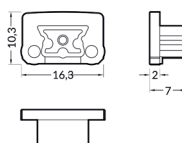

IP20

SILVER

Anti-Corrosion

UV Resistant

8mm

Tape Width

TECHNICAL INFORMATION

Profile Specifications

	1M
SKU Code	FLR15875-1MSIL
Length	1000mm
External Dims	W 15.8mm x H 10.5mm
Internal Dims	W 13.6mm x 6.4mm
Material	Aluminium
Colour	Silver
IP Rating	IP20
Max Tape Width	8mm

0 10mm