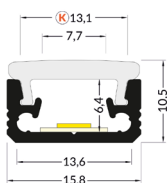

IP20

SILVER

Anti-Corrosion

UV Resistant

8mm

Tape Width

TECHNICAL INFORMATION

Profile Specifications

	1M
SKU Code	FLR15875-1MSIL
Length	1000mm
External Dims	W 15.8mm x H 10.5mm
Internal Dims	W 13.6mm x 6.4mm
Material	Aluminium
Colour	Silver
IP Rating	IP20
Max Tape Width	8mm

0 10mm