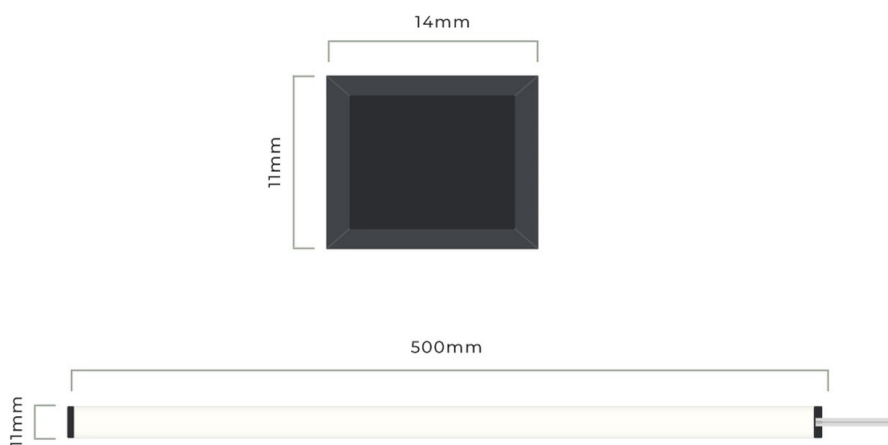

DESCRIPTION

Surface mounted warm white splashproof light bar. This 500mm LED strip light is ideal for installation in Kitchens and Bathrooms (Zone 1) thanks to it's IP54 Ingress Protection rating. Featuring plug and play technology compatible with the Syndeo furniture lighting system. Using the 5 ports of the compatible Syndeo driver multiple light bars can be controlled in one system.

Important:

Although this light bar is splash resistant the recommended Syndeo power supply and controller button is not and therefore must be installed outside of Bathroom zones 0, 1 and 2.

LIGHT BAR DIAGRAM