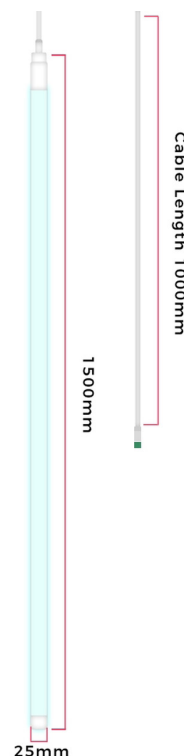

LED NEON TUBE LIGHT, COOL WHITE 6000K, 24V, IP20, SUSPENDABLE (1.5M LENGTH)

| SKU: NTUBE/CW15

ULTRA LEDES

 ultraleds.co.uk

 0800 088 3300

 orders@ultraleds.co.uk

FEATURES & BENEFITS

- Introducing our 1.5 Metre long White Neon Tube. Perfect for creating a stunning ambient light display with a controllable full colour spectrum and 350° illumination
- High quality, high brightness
- Suitable for wall mounting with brackets or suspending from ceiling
- Controllable when paired with a single colour dimmer
- Stunning 360° light displays using 180 LED strip
- Lightweight design

TECHNICAL INFORMATION

Neon Specifications

SKU Code	NTUBE/CW15
Voltage	24V
Watts	15W
Colour	Cool White
Colour Temp	6000K
IP Rating	IP20
Lumens	1950LM
Lumens p/W	95LM
LED Chip Type	2835
Beam Angle	360°
CRI	80
Cable Length	1000mm
Diameter	25mm
Tube Length	1500mm
Operating Temp	-40°C to +40°C
Lifespan	Up to 25000 Hours
Certification	CE-EMC, CE-LVD, RoHs
Guarantee	3 Years

DESCRIPTION

Introducing our 1.5 Metre long Cool White 6000K Neon Tube. Perfect for creating a stunning ambient light display with 350° Illumination and dimmable capabilities

When purchased along with a plug and play driver, all you have to do is connect and plug into a wall socket making these tubes incredibly easy to install

Being only 25mm in diameter and lightweight, these tubes are designed to either be suspended from the ceiling by their 1 metre pre attached cable or wall mounted with the use of mounting brackets, listed above.