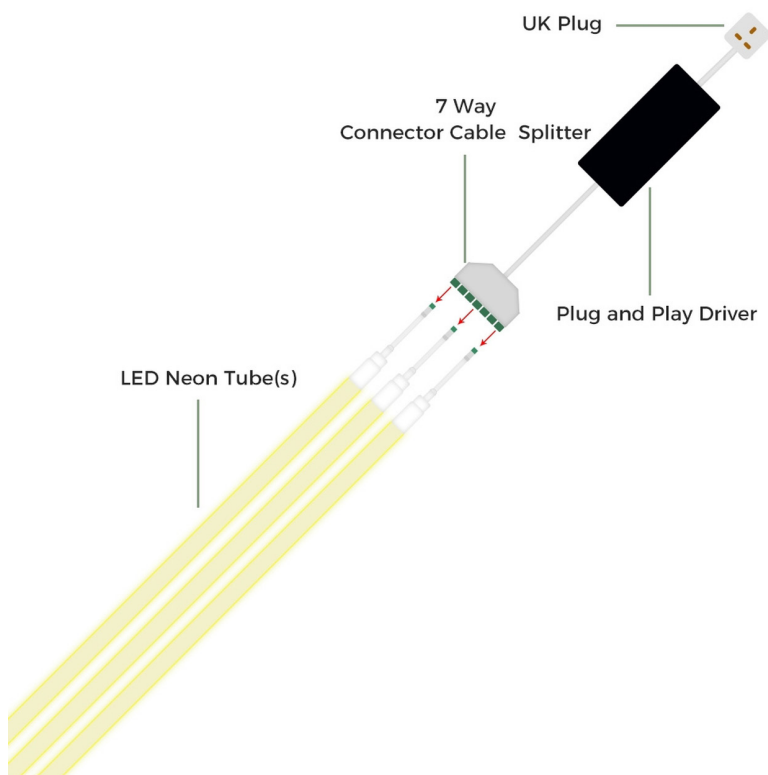

DESCRIPTION

Introducing our 1.5 Metre long Cool White 6000K Neon Tube. Perfect for creating a stunning ambient light display with 350° Illumination and dimmable capabilities

When purchased along with a plug and play driver, all you have to do is connect and plug into a wall socket making these tubes incredibly easy to install

Being only 25mm in diameter and lightweight, these tubes are designed to either be suspended from the ceiling by their 1 metre pre attached cable or wall mounted with the use of mounting brackets, listed above.

Neon flex can be used in some instances to replicate traditional neon where fragile glass isn't suitable. Neon Flex looks better than glass neon - and it opens all the environments where fragile Glass Neon cannot be used.

Please note: A narrow dark spine will be visible along the back of these light tubes when illuminated, this is detailed in the imagery. This Warm White Neon Tube will require a controller in order to dim correctly. Browse our range of Single colour dimmers here.

DIAGRAM