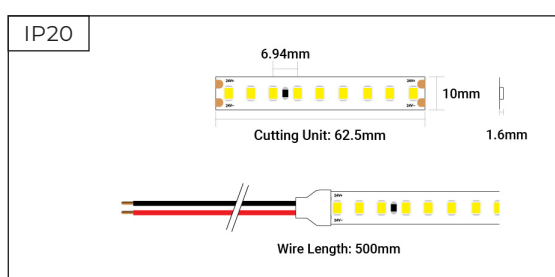

Professional High Efficiency
- 24V - 4000K - 144 LEDs p/m - IP20 - 5m Reel

tagra®

SKU: PH24-4K-144-5M-80

- ▶ 4000K
- ▶ 144 LEDs per metre
- ▶ 62.5mm Cut Points
- ▶ 5 Metre Reel
- ▶ 3 Year Warranty

Dimensions

Electrical Data

SKU	Voltage	Current Consumption			Power Consumption		
		Max.	Typ.	5m	Max.	Typ.	5m
PH24-4K-144-5M-80	24V	0.32A/m	0.29A/m	1.2A	7.7W/m	7.0W/m	28.8W

Photometric & Light Data

SKU	Colour Temp	Dimmable	SDCM	Beam Angle
PH24-4K-144-5M-80	4000K	Yes	< 2	120°

Colour	CCT / Wavelength	Lumens / m	Lumens / W	CRI
4000K	4000K	1505	215	>80

Mechanical Data

SKU	IP Rating	Cut Points	Cable Length	Cable End	LEDs / m
PH24-4K-144-5M-80	IP20	62.5mm	500mm	Dual End	144 LEDs

SKU	Adhesive Type	Bend Diameter	Operating Temp	Warranty
PH24-4K-144-5M-80	3M	∅ 60mm	-25°C ~ +40°C	3 Years

SKU	Length	Width	Height
PH24-4K-144-5M-80	5000mm	10mm	1.6mm