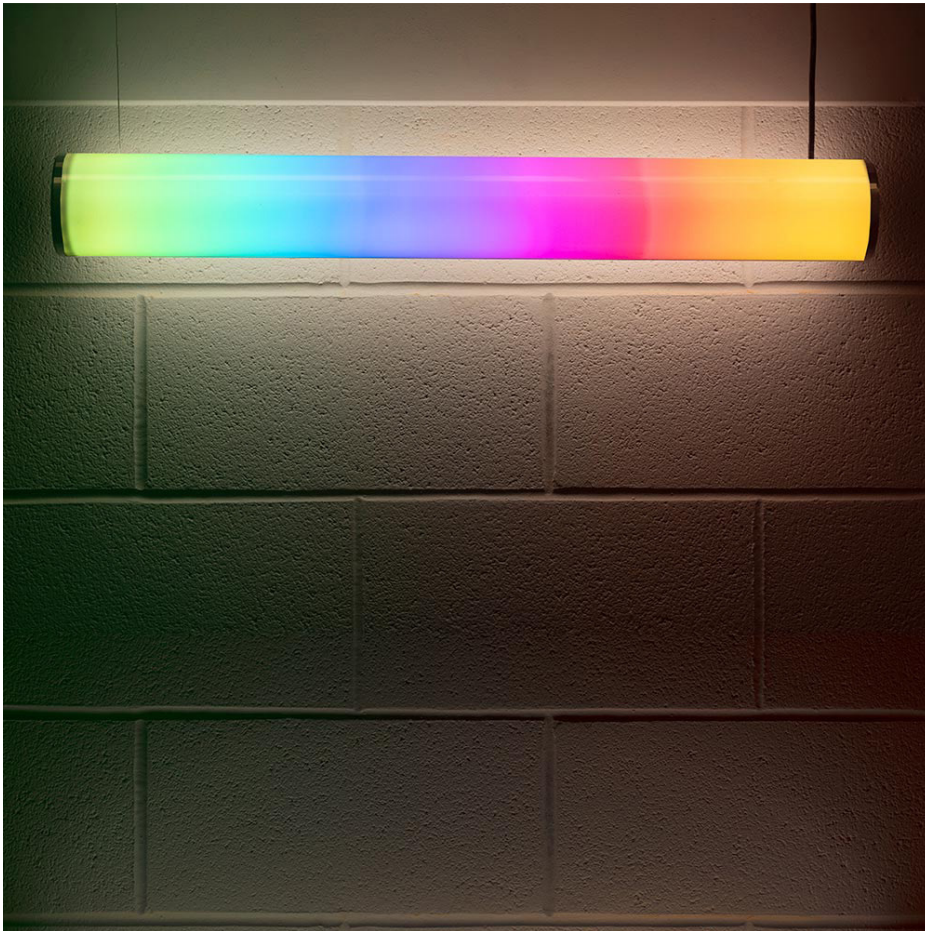

SOLINAS WIDE HORIZONTAL DIGITALLY ADDRESSABLE ARCHITECTURAL LED NEON TUBE LIGHT, 12V, IP20,

ULTRA LEDES

 ultraleds.co.uk

 0800 088 3300

 orders@ultraleds.co.uk

FEATURES & BENEFITS

- Made to order here in the UK, the Digitally Addressable Solinas Architectural neon tube offers over 16 million different colour combinations and pixel chasing effects ideal for creating mesmerising visual displays. Featuring fully diffused, 360° illumination and full dimming capabilities.
- High quality, high brightness
- Suitable for wall/surface mounting with brackets or suspending from ceiling
- Stunning 360° light displays
- Wide Diameter, Chunky Design
- Available in 1 metre, 1.5 metre 2 metre standard lengths and custom lengths up to 2 metres.

TECHNICAL INFORMATION

Neon Specifications

	1M	1.5M	2M
SKU Code	SOL100H-DIGI-1M	SOL100H-DIGI-15M	SOL100H-DIGI-2M
Voltage	12V	12V	12V
Watts	Upto 138.6W	Upto 207.9W	277.2W p/M
Colour	DIGI	DIGI	DIGI
Lumens	Red: 1152lm Green: 2880lm Blue: 864lm	Red: 1782lm Green: 4320lm Blue: 1296lm	Red: 2304lm Green: 5760lm Blue: 1728lm
IP Rating	IP20	IP20	IP20
Weight	1080g	1620g	2160g
Beam Angle	360°	360°	360°
Diameter	110mm	110mm	110mm
Tube Length	1000mm	1500mm	2000mm
Cable Length	5000mm	5000mm	5000mm
Cable Thickness	6mm	6mm	6mm
Guarantee	1 Years	1 Years	1 Years

DESCRIPTION

Made to order here in the UK, the Digitally Addressable Wide Solinas Architectural neon tube offers over 16 million different colour combinations and pixel chasing effects ideal for creating mesmerising visual displays. Featuring fully diffused, 360° illumination and full dimming capabilities.

Available in 1 metre, 1.5 metre 2 metre standard lengths and custom lengths up to 2 metres.

Create stunning ambient visual displays with these Digitally Addressable LED neon tubes, which can either be suspended or surface mounted. Fabricated using only the highest quality componentry, this 110mm diameter tube is ideal for use in long term display installations where durability is paramount.