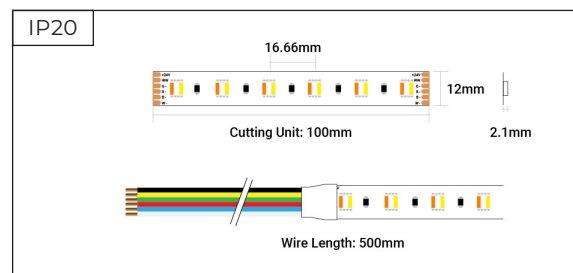

Toning Advance RGB+CCT
- 24V - 60 LEDs p/m - IP20 - 5m Reel

SKU: TA24-RGB2365K-60-5M

- ▶ RGB + 2300K~6500K Colour Changing
- ▶ 60 LEDs per metre
- ▶ 100mm Cut Points
- ▶ 5 Metre Reel
- ▶ 5 Year Warranty

Dimensions

Electrical Data

SKU	Voltage	Current Consumption			Power Consumption		
		Max.	Typ.	5m	Max.	Typ.	5m
TA24-RGB2365K-60-5M	24V	0.83A/m	0.75A/m	3.14A	20.0W/m	18.0W/m	75.4W

Photometric & Light Data

SKU	Colour Temp	Dimmable	SDCM	Beam Angle
TA24-RGB2365K-60-5M	RGB+2300K~6500K	Yes	-	120°

Colour	CCT / Wavelength	Lumens / m	Lumens / W	CRI
RED	620-625nm	108	-	-
GREEN	520-525nm	246	-	-
BLUE	465-470nm	66	-	-
RGB	-	1101	-	-
2300K	2300K	312	-	-
6500K	6500K	390	-	-

Mechanical Data

SKU	IP Rating	Cut Points	Cable Length	Cable End	LEDs / m
TA24-RGB2365K-60-5M	IP20	100mm	500mm	Dual End	60 LEDs

SKU	Adhesive Type	Bend Diameter	Operating Temp	Warranty
TA24-RGB2365K-60-5M	3M	∅ 60mm	-25°C ~ +40°C	5 Years

SKU	Length	Width	Height
TA24-RGB2365K-60-5M	5000mm	12mm	2.1mm