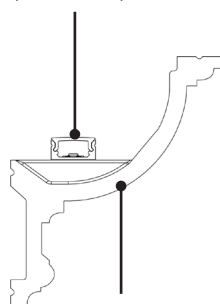

### Dimensions

LED Profile (CHAN-178)

Polyurethane Coving