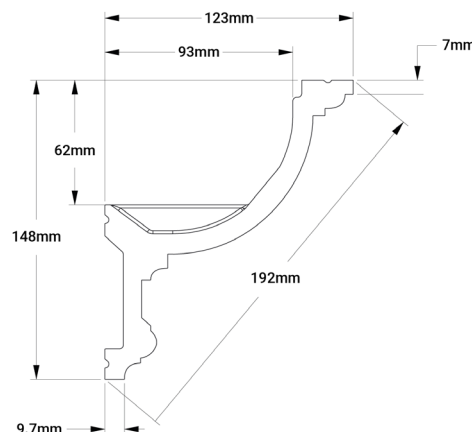

### Dimensions

LED Profile (CHAN-178)

Polyurethane Coving