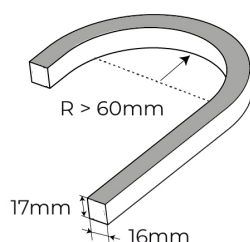

ULTRA LEDs

ultraleds.co.uk

0800 088 3300

orders@ultraleds.co.uk

FEATURES & BENEFITS

- Introducing the Top View Pro Plus Neon up to IP68 rated Neon flexible lighting in 16mm x 17mm. Ideal for facades, yachts, ships, stadium lighting, outdoor feature lighting and a level of versatility and flexibility unparalleled on the market.
- High quality, high brightness
- Suitable for indoor and outdoor use
- Salt Water Resistant
  Solvent Resistant
  UV Resistant
  Flame Resistant