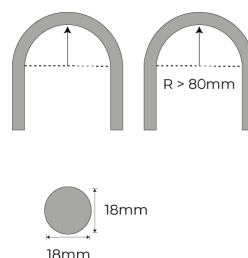

- High quality, high brightness

- Suitable for indoor and outdoor use

- Salt Water Resistant
Solvent Resistant
UV Resistant
Flame Resistant

TECHNICAL INFORMATION

Neon Specifications

SKU Code	TL-NEONCIRC24-PNK
Voltage	24V
Watts p/M	7.9W p/M
Colour Temp	Pink: 1600K-1700K
Lumens p/M	159LM
LED Chip Type	SMD 2835
Beam Angle	360°
Max Bend Radius	80mm
CRI	80
Dimensions	18mm x 18mm x 1000mm
IP Rating	IP65
IK Rating	IK08
Cut Points	Every 4.2cm
Operating Temp	-20°C to +45°C
Lifespan	Up to 50000 Hours
Certification	CE, RoHs, UL, Reach
Guarantee	1 Years

Driver Requirements

1 Metre	> 9W
2 Metres	> 17W
3 Metres	> 26W
4 Metres	> 34W
5 Metres	> 42W
6 Metres	> 50W
7 Metres	> 60W
8 Metres	> 70W
9 Metres	> 80W

DESCRIPTION

Our Circular Display Neon Flex offers full 360° illumination in an 18mm diameter, making it perfect for single use display lighting both indoors and outdoors.

Fully diffused PVC ensures “no shadow”, no spotting illumination for a durable, high quality lighting display.

Neon flex can be used in some instances to replicate traditional neon where fragile glass isn't suitable. Neon Flex looks better than glass neon - and it opens all the environments where fragile Glass Neon cannot be used. As the name suggests, it is highly flexible. LED Neon Flex can be bent to a minimum radius of 8 cm, and can be cut easily to your desired lengths with the use of 4.17cm cut points. Maximum Length at any time is 9 metres.