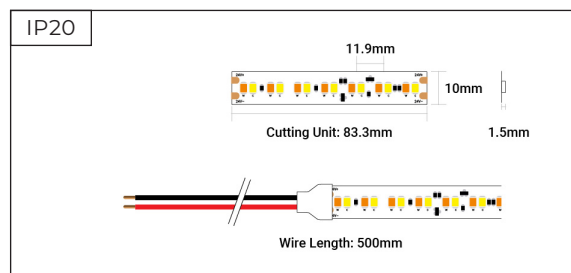

**Toning Professional Dim To Warm**  
 - 24V - 168 LEDs p/m - IP20 - 5m Reel

**SKU: TP24-193K-168-5M-90**

**5M**

**24V**

**168**  
LEDs/m

**IP20**

**1900K**  
~  
**3000K**

- ▶ Professional Dim to Warm 1900K~3000K
- ▶ 168 LEDs per metre
- ▶ 83.3mm Cut Points
- ▶ 5 Metre Reel
- ▶ 5 Year Warranty

**Dimensions**

**Electrical Data**

SKU	Voltage	Current Consumption			Power Consumption		
		Max.	Typ.	5m	Max.	Typ.	5m
TP24-193K-168-5M-90	24V	0.6A/m	0.56A/m	2.25A	14.4W/m	13.5W/m	54.0W

**Photometric & Light Data**

**Mechanical Data**

SKU	IP Rating	Cut Points	Cable Length	Cable End	LEDs / m
TP24-193K-168-5M-90	IP20	83.3mm	500mm	Dual End	168 LEDs

SKU	Adhesive Type	Bend Diameter	Operating Temp	Warranty
TP24-193K-168-5M-90	3M	ø 60mm	-25°C ~ +40°C	5 Years

SKU	Length	Width	Height
TP24-193K-168-5M-90	5000mm	10mm	1.5mm