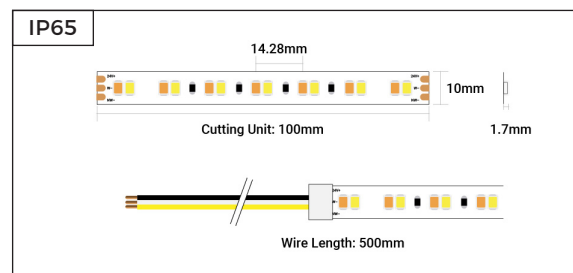

Professional Tuneable 2700K-6000K

140 LEDs per metre

5 Metre Reel

100mm Cut Points

5 Year Warranty

Dimensions

Electrical Data

SKU	Voltage	Current Consumption			Power Consumption		
		Max.	Typ.	5m	Max.	Typ.	5m
TP24-276K-140-5M-90-IP	24V	0.8A/m	0.713A/m	3.2A	19.2W/m	17.1W/m	76.8W

Photometric & Light Data

SKU	Colour Temp	Dimmable	SDCM	Beam Angle
TP24-276K-140-5M-90-IP	2700K-6000K	Yes	-	120°

Colour	CCT / Wavelength	Lumens / m	Lumens / W	CRI
2700K-6000K	2700K - 6000K	1575	105	>90
2700K	2700K	750	100	>90
6000K	6000K	825	110	>90

Mechanical Data

SKU	IP Rating	Cut Points	Cable Length	Cable End	LEDs / m
TP24-276K-140-5M-90-IP	IP65	100mm	500mm	Dual End	140 LEDs

SKU	Adhesive Type	Bend Diameter	Operating Temp	Warranty
TP24-276K-140-5M-90-IP	3M	Ø 60mm	-25°C ~ +40°C	5 Years

SKU	Length	Width	Height
TP24-276K-140-5M-90-IP	5000mm	10mm	1.7mm