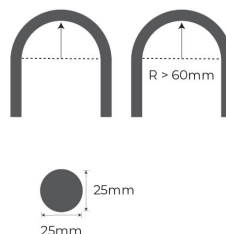

360° LED NEON FLEX, 25MM DIAMETER, 24V, IP65, 5M MAX LENGTH

| SKU: NEON36025-234K

tagra®

 tagra-lighting.co.uk

 0161 442 1180

 orders@tagra-lighting.co.uk

FEATURES & BENEFITS

- Offers unlimited application scenarios, unleashing imagination and creativity.
- The 25mm diameter silicone design achieves a full circle of light with no shadows and no dark areas.
- The silicone material has great flexibility with a bend radius of 60mm.
- Install as pendant, surface mounted, vertical pendant or styled shape.
- Resistance to saline solutions, acids & alkali, corrosive gases and UV

TECHNICAL INFORMATION

Neon Specifications

SKU Code	NEON36025-234K
Voltage	24V
Watts p/M	14.4W p/M
Colour Temp	2300K to 4000K
Lumens p/M	750Lm
Min Bend Radius	60mm
CRI	> 90
Dimensions	Ø25mm x 5000mm
IP Rating	IP65
IK Rating	IK08
Cut Points	No Cutting
Operating Temp	-20°C to +55°C
Lifespan	Up to 36000 Hours
Certification	CE, RoHs, UL, Reach
Guarantee	3 Years

Driver Requirements

1 Metre	> 16W
2 Metres	> 32W
3 Metres	> 48W
4 Metres	> 64W
5 Metres	> 80W

DESCRIPTION

Our Circular Display Neon Flex offers full 360° illumination in an 25mm diameter, making it perfect for single use display lighting both indoors and outdoors.

Neon Flex looks better than glass neon - and it opens all the environments where fragile Glass Neon cannot be used. As the name suggests, it is highly flexible. LED Neon Flex can be bent to a minimum radius of 6 cm, and can reach a maximum length of 5 metres