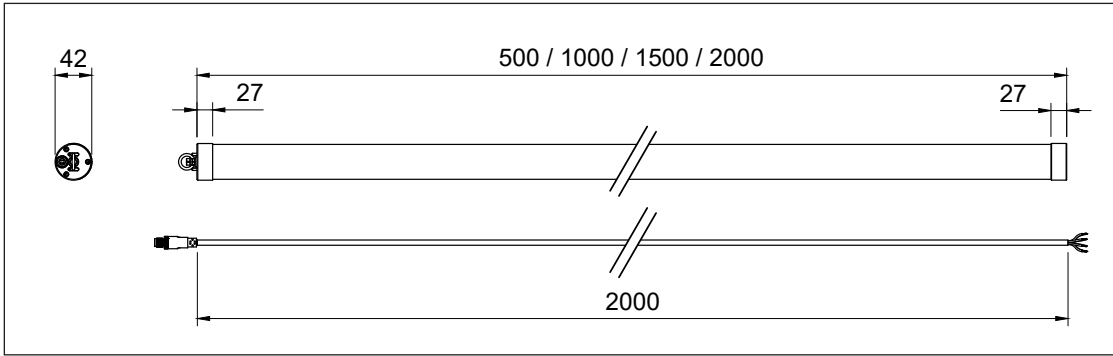

Electrical Data

SKU	Voltage	Current Consumption		Power Consumption	
		Max.	Typ.	Max.	Typ.
TC-PT-RGB	24V	1.05A/m	1.0A/m	25W/m	24W/m

Photometric & Light Data

Colour Temp	Chip Type	Beam Angle	Dimmable	LEDs / m	LEDs / Pixel	Pixels / m
RGB	5050RGB	360°	Yes	144 LEDs	6 LEDs	24 Pixels

Product Variations

SKU	Length	Power (W)	LEDs	Pixels	Lumens	Weight (kg)
TC-PT-50-RGB	500mm	12.0	72	12	235	0.27
TC-PT-100-RGB	1000mm	24.0	144	24	470	0.53
TC-PT-150-RGB	1500mm	36.0	216	36	705	0.8
TC-PT-200-RGB	2000mm	48.0	288	48	940	1.06

Dimensions

Mechanical Data

IP Rating	Cable Length	Connection
IP65*	2000mm	M12 4-Pin

Operating Temp.	Storage Temp.	Average Lifespan
+5°C ~ +40°C	+5°C ~ +40°C	25000hrs

Tube Dia.	Endcap Dia.	Endcap Material	Diffuser
40mm	42mm	Aluminium	Opal PC

Wire Colours	Output	Core Size
Red	DCV+	1.0mm ²
Green	DI (Data In)	0.3mm ²
Blue	DO (Data Out)	0.3mm ²
Black	GND	1.0mm ²

*Not suitable for permanent outdoor installation

Images