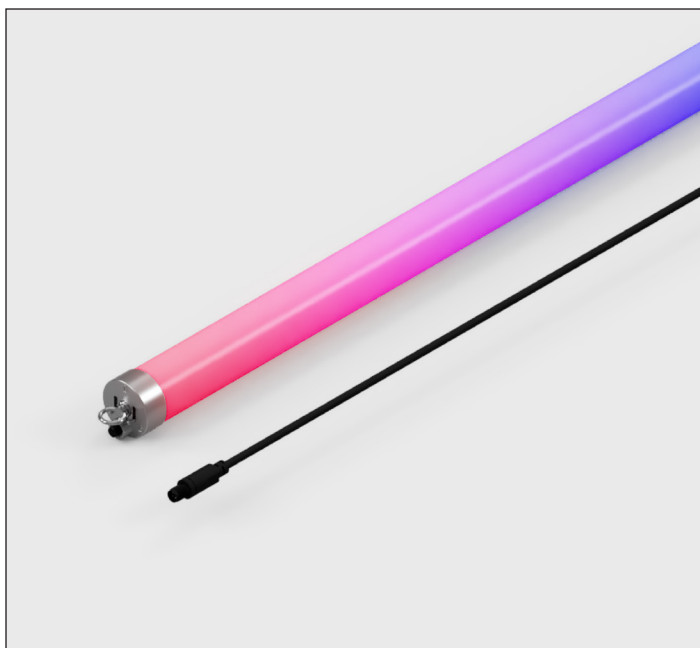

Chronos LED Pixel 360° Tube
- 24V - RGB

SKU: TC-PT-RGB

- ▶ Available in 0.5M, 1.0M, 1.5M & 2.0M lengths
- ▶ 24 Pixels per metre
- ▶ 360° Light Source
- ▶ 40mm Diameter Tube
- ▶ 1 Year Warranty

Description

- ▶ Full 360° spotless illumination
- ▶ Solderless connection system
- ▶ Range of connectors and mounting accessories
- ▶ Recommended for commercial use
- ▶ Supplied with a 2000mm cable with female connector and bare end

Electrical Data

SKU	Voltage	Current Consumption		Power Consumption	
		Max.	Typ.	Max.	Typ.
TC-PT-RGB	24V	1.05A/m	1.0A/m	25W/m	24W/m

Photometric & Light Data

Colour Temp	Chip Type	Beam Angle	Dimmable	LEDs / m	LEDs / Pixel	Pixels / m
RGB	5050RGB	360°	Yes	144 LEDs	6 LEDs	24 Pixels

Dimensions

Mechanical Data

IP Rating	Cable Length	Connection
IP65*	2000mm	M12 4-Pin

Operating Temp.	Storage Temp.	Average Lifespan
+5°C ~ +40°C	+5°C ~ +40°C	25000hrs

Tube Dia.	Endcap Dia.	Endcap Material	Diffuser
40mm	42mm	Aluminium	Opal PC