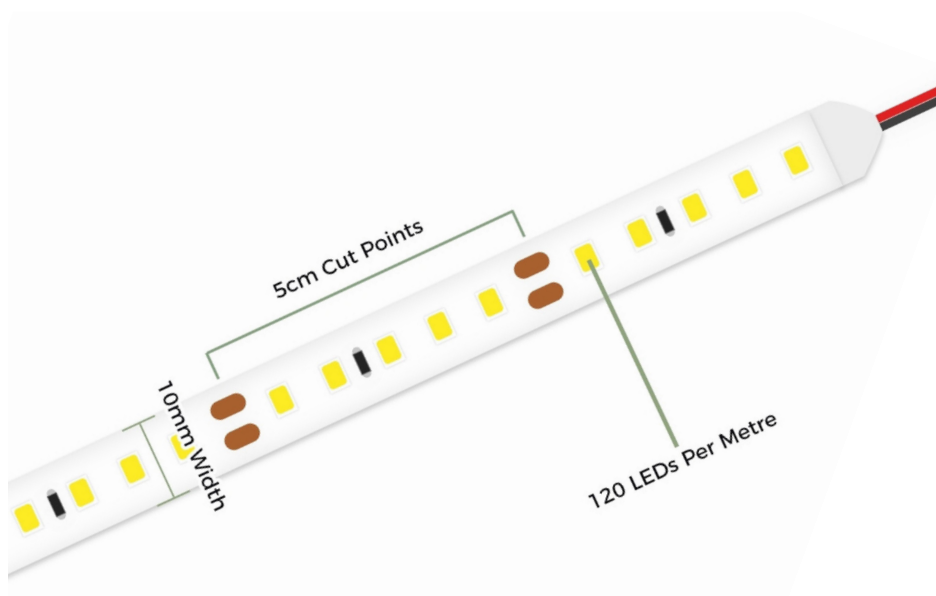

DESCRIPTION

Our Professional Super Bright tapes are manufactured using the highest-quality chips producing lower light degradation and offering premium colour rendering. Printed on a thicker 2oz. PCB to help with heat dissipation, these tapes come with a strong 300 LSE 3M tape backing and have 2-core cables pre-soldered at both ends of the reel ready for hard wiring in to the compatible driver.

Ready to Connect tails are also available upon request.

Maximum runs of up to 8 metres can be achieved with this tape before visible voltage drops occur.

What Driver do I need?

We have many easy to use compatible drivers available in various wattages. To work out what driver you will need for each length of LED you can simply multiply the wattage of the tape by the length of LED strip you will be using, this will give you the total wattage the LED strip requires, then simply choose a driver which is at least 10% above this figure.

For this tape range you will require a driver which is above the below figures.

1 metre - More than 19w	2 metre - More than 37w
3 metre - More than 56w	4 metre - More than 75w
5 metre - More than 90w	

TAPE DIAGRAM