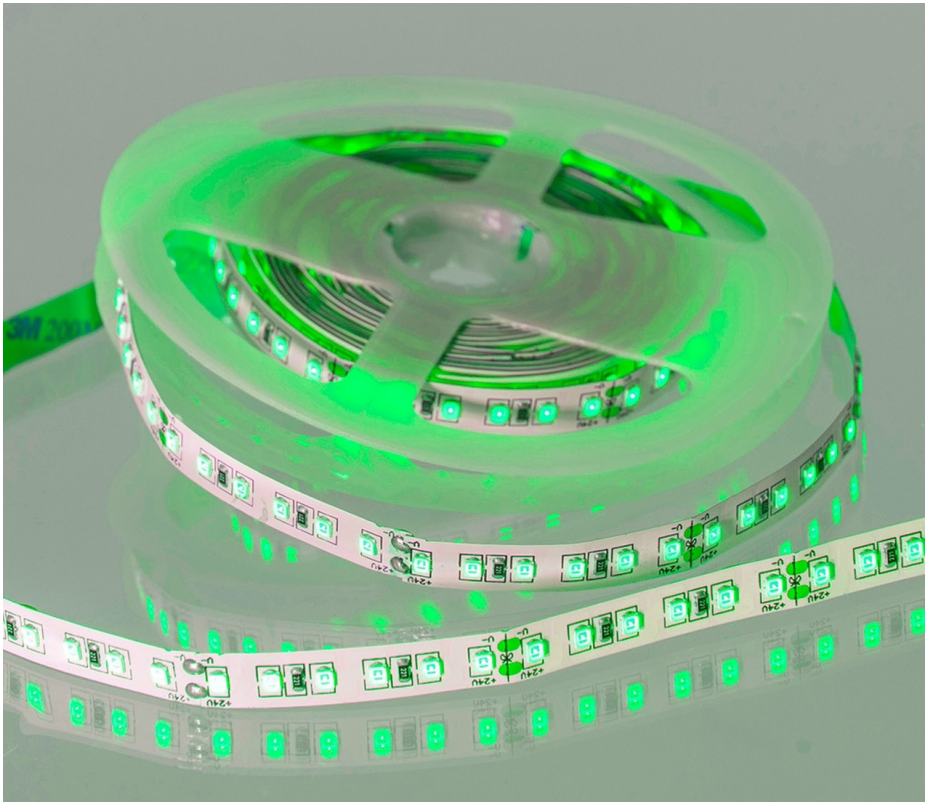

24V SUPER BRIGHT LED TAPE, GREEN, 120 LEDS P/M, IP20 (5M REEL)

| SKU: U2835GREEN120

ULTRA LEDs

 ultraleds.co.uk

 0800 088 3300

 orders@ultraleds.co.uk

FEATURES & BENEFITS

- Versatile tape ideal for both domestic and commercial installations
- Energy efficient
- High brightness with the 2835 LED Chip
- Comes with a strong 300 LSE 3M tape backing
- Need a custom length?
We can cut our tapes to your exact specification

IP20

GREEN

24V

TECHNICAL INFORMATION

Tape Specifications

SKU Code	U2835GREEN120
Voltage	24V
Watts p/M	18W p/M
No. of LEDs p/M	120 LEDs
Colour	Green
Colour Wave	520-525nm
IP Rating	IP20
Lumens p/M	1800LM
Lumens p/W	12LM
LED Chip Type	2835
LED Chip Size	2.8mm x 3.5mm
Beam Angle	120°
CRI	>80
PCB Width	10mm
PCB Thickness	1.2mm
Cut Points	Every 5cm
Operating Temp	-40°C to +40°C
Average Lifespan	Upto 25000 Hours
Certification	CE-EMC CE-LVD RoHs
Guarantee	3 Years

Driver Requirements

1 Metre	> 19W
2 Metres	> 37W
3 Metres	> 56W
4 Metres	> 75W
5 Metres	> 90W

DESCRIPTION

Our Professional Super Bright tapes are manufactured using the highest-quality chips producing lower light degradation and offering premium colour rendering. Printed on a thicker 2oz. PCB to help with heat dissipation, these tapes come with a strong 300 LSE 3M tape backing and have 2-core cables pre-soldered at both ends of the reel ready for hard wiring in to the compatible driver.

Ready to Connect tails are also available upon request.

Maximum runs of up to 8 metres can be achieved with this tape before visible voltage drops occur.

What Driver do I need?

We have many easy to use compatible drivers available in various wattages. To work out what driver you will need for each length of LED you can simply multiply the wattage of the tape by the length of LED strip you will be using, this will give you the total wattage the LED strip requires, then simply choose a driver which is at least 10% above this figure.