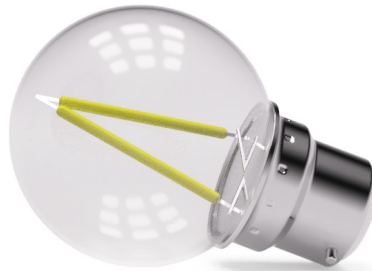

G45 / GOLF LED FESTOON BULB, B22 BULB FITTING, SHATTERPROOF

 ultraleds.co.uk

 0800 088 3300

 orders@ultraleds.co.uk

FEATURES & BENEFITS

- B22 Bulb Fitting
- Shatterproof PC (Polycarbonate) material
- G45 / GOLF Ball Shape
- Available in Warm White, Cool White, Red, Green, Blue, Yellow, RGB & Filament Very Warm White

220 -
240V

PC

G45

TECHNICAL INFORMATION

SKU Code	Wattage	Freq.	Fitting	Material	Lumens	Size (mm)
GOLF1/WW	0.9-1.2W	60Hz	B22	PC	40Lm	45 x 68
GOLF1/CW	0.9-1.2W	60Hz	B22	PC	42Lm	45 x 68
GOLF1/RED	0.7-0.9W	60Hz	B22	PC	-	45 x 68
GOLF1/GREEN	0.9-1.2W	60Hz	B22	PC	-	45 x 68
GOLF1/BLUE	0.9-1.2W	60Hz	B22	PC	-	45 x 68
GOLF1/YELLOW	0.9-1.2W	60Hz	B22	PC	-	45 x 68
GOLF1/RGB	1.5-2.0W	60Hz	B22	PC	-	45 x 68
GOLF2FIL/EW	1.8-2.2W	60Hz	B22	PC	120Lm	45 x 68