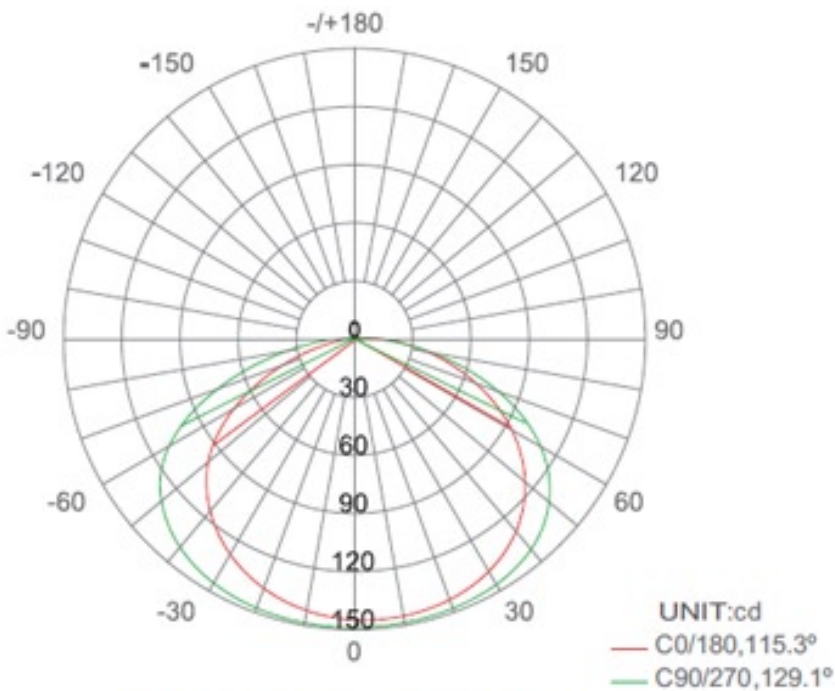

VISO LINEAR LIGHT 250

230V | 3W | 200LM

VISIBLE LIGHT

AVERAGE BEAM ANGLE(50%):120 °

OUTER

INNER

TLVSO-250

- AC direct input, no driver required!
- Seamless connection for structure and light.
- PC co-extrusion, entire plastic class II insulating protection
- Accessories available for corner connections
- Surface mount by 3M tape / magnet.
- 36,000h lifespan, 3 years warranty,
- CE & RoHS approval.

Please Note: Maximum link length 20 metres

Input Voltage	220~240VAC.
Power Factor	PF>0.9
Wattage	3W
Luminous Flux	200lm
Voltage	230V
CRI	>80
Beam Angle	120°
Working Temperature	-20° ~ +45°
Colour Temperature	4000K
IP Rating	IP20
Weight	430g
Warranty	3 years