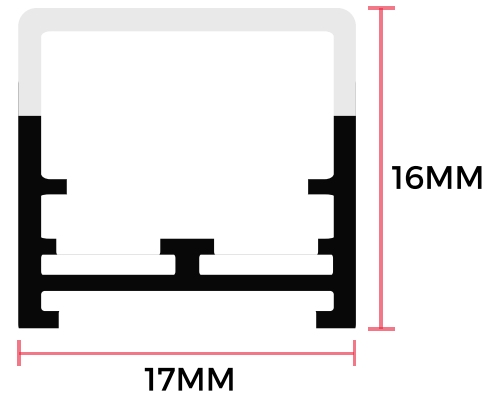

VISO LINEAR LIGHT 250

230V | 3W | 200LM

VISIBLE LIGHT

AVERAGE BEAM ANGLE(50%):120 °

OUTER

INNER

TLVSO-250

- AC direct input, no driver required!
- Seamless connection for structure and light.
- PC co-extrusion, entire plastic class II insulating protection
- Accessories available for corner connections
- Surface mount by 3M tape / magnet.
- 36,000h lifespan, 3 years warranty,
- CE & RoHS approval.

Please Note: Maximum link length 20 metres

Input Voltage	220~240VAC.
Power Factor	PF>0.9
Wattage	3W
Luminous Flux	200lm
Voltage	230V
CRI	>80
Beam Angle	120°
Working Temperature	-20° ~ +45°
Colour Temperature	4000K
IP Rating	IP20
Weight	430g
Warranty	3 years