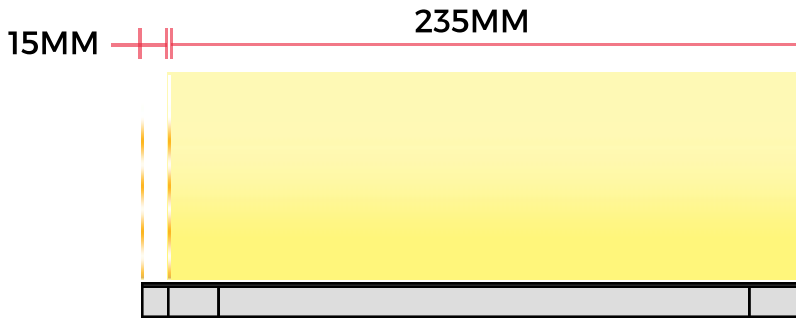

VISO LINEAR LIGHT 250

230V | 3W | 200LM

VISIBLE LIGHT

AVERAGE BEAM ANGLE(50%):120 °

OUTER

INNER

TLVSO-250

- AC direct input, no driver required!
- Seamless connection for structure and light.
- PC co-extrusion, entire plastic class II insulating protection
- Accessories available for corner connections
- Surface mount by 3M tape / magnet.
- 36,000h lifespan, 3 years warranty,
- CE & RoHS approval.

Please Note: Maximum link length 20 metres

Input Voltage	220~240VAC.
Power Factor	PF>0.9
Wattage	3W
Luminous Flux	200lm
Voltage	230V
CRI	>80
Beam Angle	120°
Working Temperature	-20° ~ +45°
Colour Temperature	4000K
IP Rating	IP20
Weight	430g
Warranty	3 years