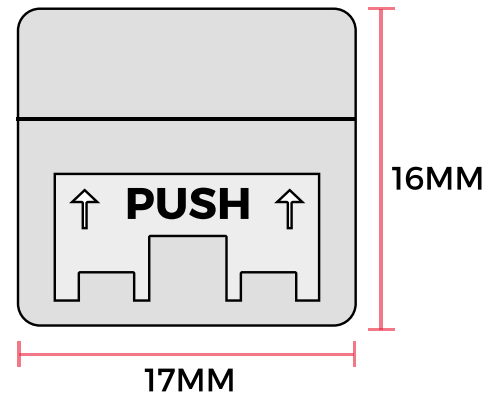

VISO LINEAR LIGHT 250

230V | 3W | 200LM

VISIBLE LIGHT

AVERAGE BEAM ANGLE(50%):120 °

OUTER

INNER

TLVSO-250

- AC direct input, no driver required!
- Seamless connection for structure and light.
- PC co-extrusion, entire plastic class II insulating protection
- Accessories available for corner connections
- Surface mount by 3M tape / magnet.
- 36,000h lifespan, 3 years warranty,
- CE & RoHS approval.

Please Note: Maximum link length 20 metres

Input Voltage	220~240VAC.
Power Factor	PF>0.9
Wattage	3W
Luminous Flux	200lm
Voltage	230V
CRI	>80
Beam Angle	120°
Working Temperature	-20° ~ +45°
Colour Temperature	4000K
IP Rating	IP20
Weight	430g
Warranty	3 years