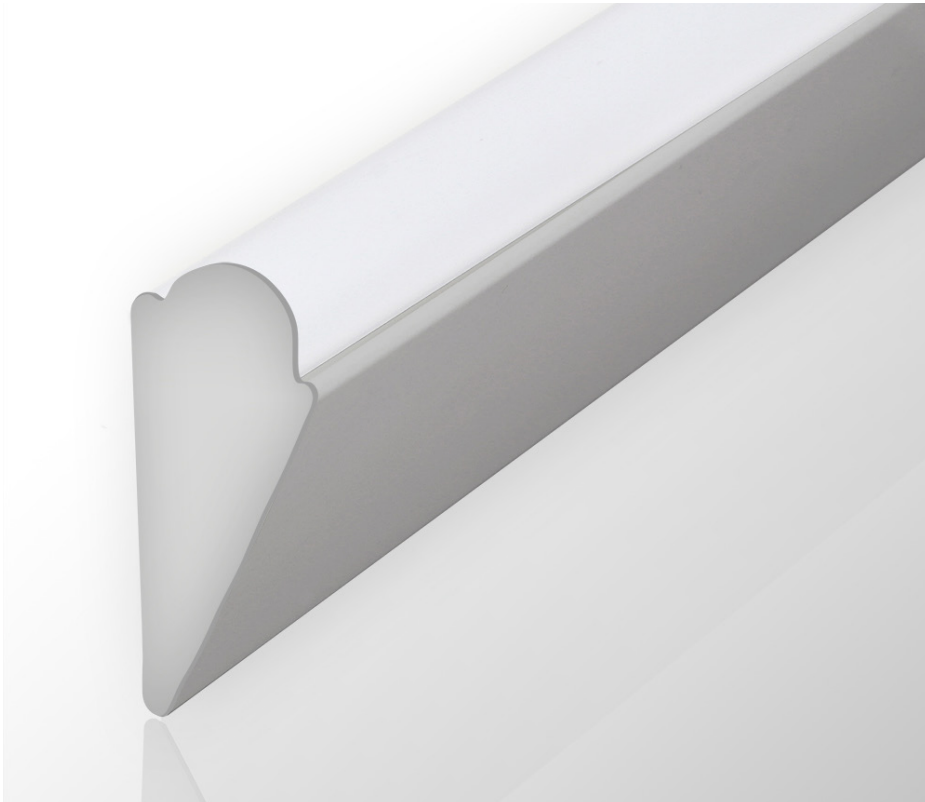

WALL MOUNTED COVING PROFILE KIT, IP20 (1M AND 2M)

| SKU: WALL2355

ULTRA LEDs

ultraleds.co.uk

0800 088 3300

orders@ultraleds.co.uk

FEATURES & BENEFITS

- Mounting brackets, end caps and diffuser included
- Available in 1 and 2 metre lengths.
- Robust Aluminium Construction

IP20

SILVER

Anti-Corrosion

UV Resistant

12mm

Tape Width

TECHNICAL INFORMATION

Profile Specifications

	1M	2M
SKU Code	WALL2355-1MSIL	WALL2355-2MSIL
Length	2000mm	3000mm
External Dims	W 23mm x H 55mm	W 23mm x H 55mm
Internal Dims	W 12mm	W 12mm
Material	Aluminium	Aluminium
Colour	Silver	Silver
IP Rating	IP20	IP20
Max Tape Width	12mm	12mm