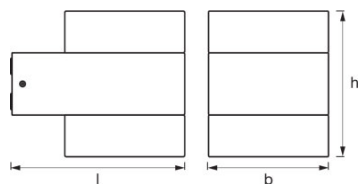

TECHNICAL DATA

Electrical data

Nominal wattage	12.50 W
Operating mode	Electronic control gear (ECG)
Nominal voltage	220...240 V
Mains frequency	50/60 Hz

Photometrical data

Color temperature	3000 K
Color rendering index Ra	≥80
Light color (designation)	Warm White
Luminous flux	980 lm
Luminous efficacy	75 lm/W

Light technical data

Beam angle	110 °
------------	-------

Dimensions & weight

Length	131.0 mm
Width	91.0 mm
Height	110.0 mm
Product weight	630.00 g

Colors & materials

Body material	Aluminum
Product color	Dark gray
Housing color	Dark gray
Cover material	Polymethylmethacrylate (PMMA)