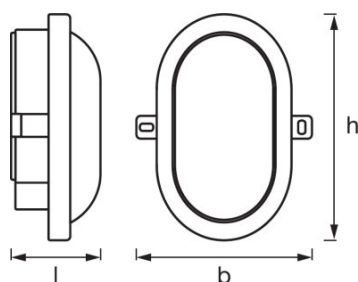

PRODUCT FEATURES

- Bright and functional outdoor LED luminaires
- Type of protection: IP54

TECHNICAL DATA

Electrical data

Nominal wattage	5.50 W
Operating mode	Mains voltage
Nominal voltage	220...240 V
Mains frequency	50/60 Hz

Photometrical data

Color temperature	4000 K
Color rendering index Ra	≥80
Light color (designation)	Cool White
Luminous flux	450 lm
Luminous efficacy	76 lm/W

Light technical data

Beam angle	120 °
-------------------	-------

Dimensions & weight

Length	117.0 mm
Width	168.0 mm
Height	70.0 mm
Product weight	175.00 g

Colors & materials

Body material	Polycarbonate (PC)
Product color	Black
Housing color	Black
Cover material	Acrylonitrile butadiene styr