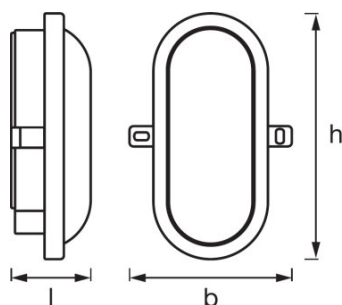

PRODUCT FEATURES

- Bright and functional outdoor LED luminaires
- Type of protection: IP54

TECHNICAL DATA

Electrical data

Nominal wattage	11.00 W
Operating mode	Mains voltage
Nominal voltage	220...240 V
Mains frequency	50/60 Hz

Photometrical data

Color temperature	4000 K
Color rendering index Ra	≥80
Light color (designation)	Cool White
Luminous flux	800 lm
Luminous efficacy	76 lm/W

Light technical data

Beam angle	120 °
-------------------	-------

Dimensions & weight

Length	216.0 mm
Width	143.0 mm
Height	79.0 mm
Product weight	245.00 g

Colors & materials

Body material	Polycarbonate (PC)
Product color	Black
Housing color	Black
Cover material	Acrylonitrile butadiene styr

EQUIPMENT / ACCESSORIES

- Complete mounting and connecting accessories included

LOGISTICAL DATA

Product code	Packaging unit (Pieces/Unit)	Dimensions (length x width x height)	Gross weight	Volume
4058075271685	Folding carton box 1	86 mm x 150 mm x 225 mm	282.00 g	2.90 dm ³
4058075271692	Shipping carton box 6	315 mm x 273 mm x 245 mm	1982.00 g	21.07 dm ³