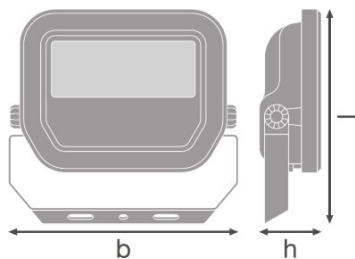

### PRODUCT FEATURES

- Reflector-based, symmetric light distribution with 100° x 100° beam angle
- Integrated wide voltage driver, suitable for 100 - 277 V<sub>AC</sub>
- Surge protection: up to 4 kV (L/N-PE), 2 kV (L-N)
- Mounting bracket with 30° angle and wide rotation area
- Pre-installed, flexible 1 m cable (H05RN-F), wrapped 3 x 1.0 mm<sup>2</sup> single wires

Light technical data

Beam angle	100 ° x 100 °
------------	---------------

Dimensions & weight

Length	122.0 mm
Width	131.0 mm

<b>Height</b>	36.0 mm
<b>Product weight</b>	400.00 g
<b>Cable length</b>	1000 mm