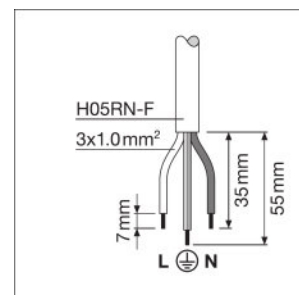

A	B	C	Ø	IP
10 W	26	60	5,5	2x M4	0,014+0,01
20 W	28	80	6,5	2x M5	0,018+0,01
30 W	38	90	6,5	2x M5	0,021+0,01
50 W	78	115	8,5	2x M6	0,028+0,01