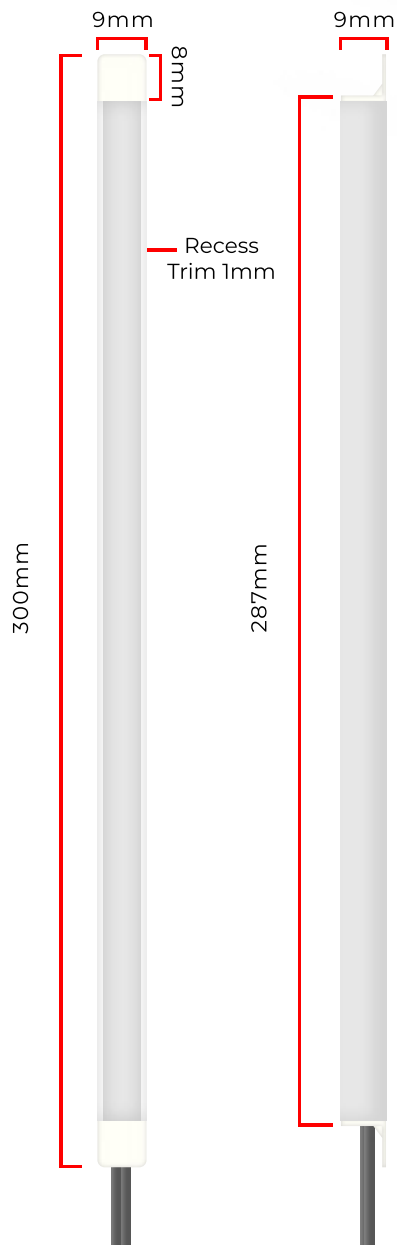

MINI RECESSED LED LIGHT BAR 300MM

Featuring high quality illumination with a Colour Rendering Index of 90 and low energy consumption, this LED linear light is a cost-effective replacement for traditional fluorescent tube lighting. It can be recessed into furniture for a sleek finish and is easy to install thanks to its compatibility with our Syndeo range: the plug and play furniture lighting system.

SKU code	SYN-MRB-NW
Voltage	12v
Wattage	1.8W
Colour Temperature	4000K Neutral White
Lumens	360lm
Beam Angle	180°
Shell Material	Aluminium
Shell Colour	Silver
Diffuser	PC Opal Diffuser
IP Rating	IP20
CRI	90
Operating Temperature	+5° to +40°C
Cable Length	1470mm
Dimensions	300mm x 9mm x 9mm
Guarantee	2 years

MINI RECESSED LED LIGHT BAR

NEUTRAL WHITE 4000K | 300MM