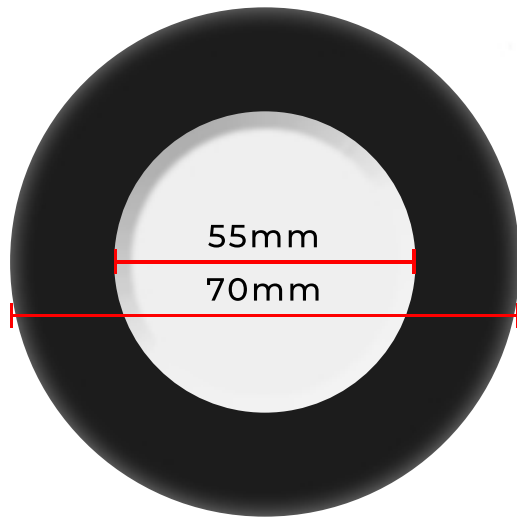

SKU code	SYN-PCK-REC
Voltage	12v
Wattage	1.57W
Colour Temperature	3000K/4000K
LED Type	18 x 3014SMD
CRI	>80
Lumens	88lm
Beam Angle	120°
Shell Material	Plastic
Shell Colour	Black/White
IP Rating	IP20
Operating Temperature	+5° to +40°
Cable Length	1440mm
Dimensions	70mm Diameter x 12mm
Guarantee	2 years

# RECESSED LED SPOTLIGHT

WARM WHITE 3000K / NEUTRAL WHITE 4000K