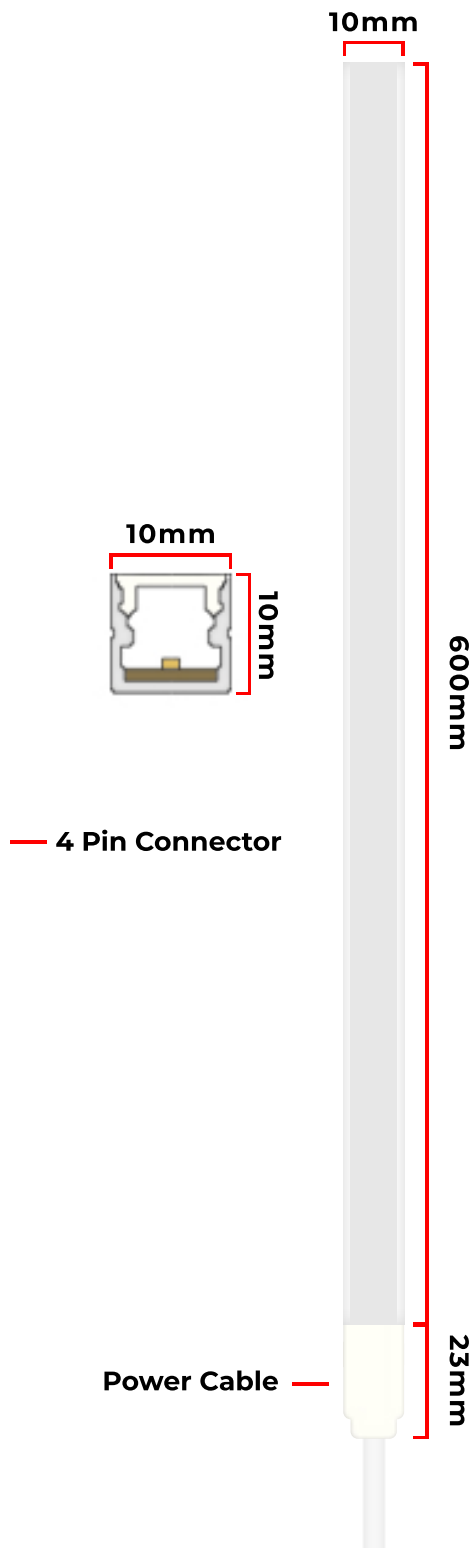

MINI LINKABLE LED LIGHT BAR 600MM

Our smallest surface mounted linear lighting fixture with a width and depth of only 10mm. Equipped with a special lenticular diffuser that creates a truly linear light without any visible LED dots. A perfect choice if you are looking for a small, linear light source of up to 2000mm.

SKU code	ROM-LIN6-NW
Voltage	12v
Wattage	9.6 Watts per Metre
Colour Temperature	4000K Neutral White
Lumens	290lm
CRI	90
Beam Angle	103°
Shell Material	Aluminium
Shell Colour	Silver
Diffuser	PC Opal Diffuser
IP Rating	IP20
Operating Temperature	-25°C to +45°C
Maximum Linked Run	2000mm
Dimensions	600mm x 10mm x 10mm
Cable Length	470mm
Guarantee	3 years

600MM 12V LINKABLE LINEAR LED LIGHT BAR, NEUTRAL WHITE, 4000K

NEUTRAL WHITE 4000K | 600MM