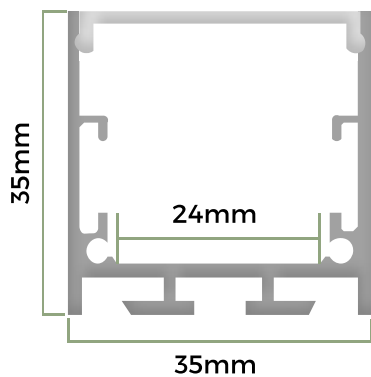

LENGTHS AVAILABLE

Available off the shelf in 2 metre or 3 metre lengths or cut to bespoke sizes.

DIFFUSER

Semi Clear, Clip In

RECOMMENDED TAPE

Optiprofile HD95 - TL024

ACCESSORIES

Accessories are detailed below and are available separately for each of our profiles, sold in pairs.

DELIVERY

Next day express delivery with FedEx available on all of our stock before 3pm.

HEAVY DUTY SUSPENDABLE/MOUNTABLE ALUMINIUM PROFILE

SKU: 3535R3

Lengths Available: 2 Metre / 3 Metre / Bespoke

Ingress Protection Rating: IP20

Light Transmittance: Transparent: 94%,
Semi Clear - 90% to 70%, Opal 50%

Maximum LED Tape Width: 24mm

AVAILABLE ACCESSORIES

MOUNTING BRACKETS

SKU: 3535R3-MOUNT

CORNER PROFILE

SKU: 3535-LCONN

END CAPS